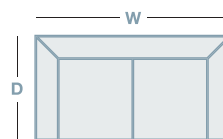

## IN THE RANGE

|   | W      | D      | H      |
|---|--------|--------|--------|
|  Rocker Recliner               | 905mm  | 1005mm | 1030mm |
|  Large Rocker Recliner         | 940mm  | 1030mm | 1120mm |
|  XL Rocker Recliner            | 950mm  | 1105mm | 1145mm |
|  Larger Power Rocker Recliner  | 970mm  | 980mm  | 1120mm |
|  2 Seater                       | 1425mm | 990mm  | 1045mm |
|  2 Seater Recliner/Pwr Recliner | 1540mm | 980mm  | 1120mm |
|  3 Seater                       | 1955mm | 990mm  | 1045mm |
|  3 Seater Recliner/Pwr Recliner | 2110mm | 980mm  | 1120mm |