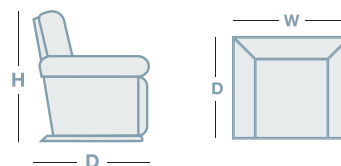

## HOW TO MEASURE

## IN THE RANGE

|   | W      | D      | H      |
|---|--------|--------|--------|
|  Rocker Recliner               | 905mm  | 1005mm | 1030mm |
|  Large Rocker Recliner         | 940mm  | 1030mm | 1120mm |
|  XL Rocker Recliner            | 950mm  | 1105mm | 1145mm |
|  Larger Power Rocker Recliner  | 970mm  | 980mm  | 1120mm |
|  2 Seater                       | 1425mm | 990mm  | 1045mm |
|  2 Seater Recliner/Pwr Recliner | 1540mm | 980mm  | 1120mm |
|  3 Seater                       | 1955mm | 990mm  | 1045mm |
|  3 Seater Recliner/Pwr Recliner | 2110mm | 980mm  | 1120mm |