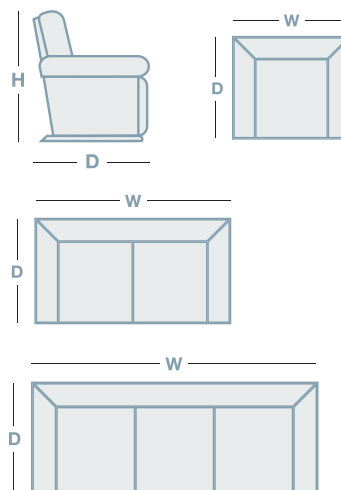

## OVERVIEW

You won't have to compromise on style or comfort to cater for your family. The Summit is incredibly adaptable to suit your needs. The Summit recliner comes in a range of heights and sizes - standard, large and XL to suit the taller member of your family. Match any of the recliners with either the stationary 2 & 3 seat sofa or the motion 2 & 3 seat sofa with each end seat reclining independently for individual relaxation.

## IN THE RANGE

	W	D	H
 Summit Rocker Recliner	840mm	965mm	1045mm
 Summit Power XR	840mm	965mm	1050mm
 Summit Glideaway Recliner	1040mm	815mm	965mm
 Summit Large Rocker Recliner	875mm	990mm	1070mm
 Summit XL Rocker Recliner	915mm	1045mm	1145mm
 Summit Luxury Lift	865mm	965mm	1040mm
 Summit 2 Seater	1450mm	940mm	1040mm
 Summit 2 Seater Twin Recliner	1475mm	965mm	1040mm
 Summit 3 Seater	1955mm	940mm	1040mm
 Summit 3 Seater Twin Recliner	1980mm	965mm	1005mm

## HOW TO MEASURE