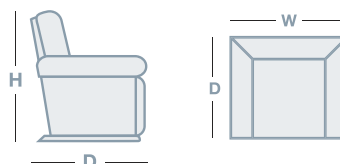

## OVERVIEW

The Alva swivel chair is a new addition to our popular Urban Attitudes collection. Featuring a 360-degree swivel base complete with a deep seat and circular back. This accent chair is both contemporary and unique, you'll definitely make a statement plus feel snug in the Alva. Cozy up with a good book and feel an instant sense of relaxation! Make it yours with your choice of fabrics and leathers.

## FEATURES & OPTIONS

- Includes 1 x back cushion and 2 x side cushions

## HOW TO MEASURE