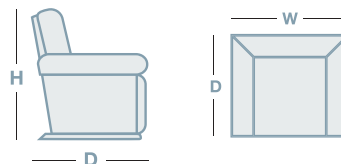

ALVA

OVERVIEW

The Alva swivel chair is a new addition to our popular Urban Attitudes collection. Featuring a 360-degree swivel base complete with a deep seat and circular back. This accent chair is both contemporary and unique, you'll definitely make a statement plus feel snug in the Alva. Cozy up with a good book and feel an instant sense of relaxation! Make it yours with your choice of fabrics and leathers.

FEATURES & OPTIONS

- Includes 1 x back cushion and 2 x side cushions

HOW TO MEASURE

IN THE RANGE

Alva Swivel Armchair

W

1220mm

D

1205mm

H

865mm

CONNECT WITH US

www.la-z-boy.co.nz • www.la-z-boy.com.au

L A Z BOY
FURNITURE GALLERY®

Live life Comfortably.®

Coverings: Product image may depict coverings that are no longer available or differ from actual colour. For current covering options please contact your local retailer.