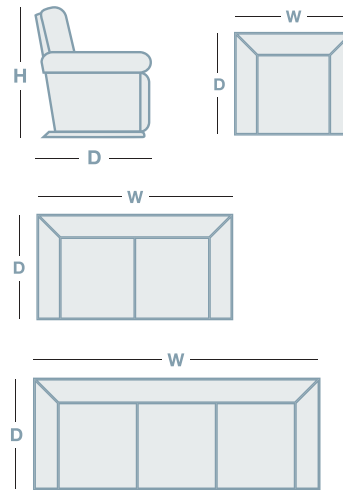

FEATURES

- Available in fabric and leather

IN THE RANGE

	W	D	H
 Martelli Armchair	1195mm	980mm	890mm
 Martelli Ottoman	1020mm	790mm	470mm
 Martelli 2.5 Seater	1750mm	980mm	890mm
 Martelli 3 Seater	2310mm	980mm	890mm
Martelli Modular			890mm

HOW TO MEASURE

CORNER MODULAR

Modular:

Chaise Modular:

3 Seater LHF/RHF:

CONNECT WITH US

www.la-z-boy.co.nz • www.la-z-boy.com.au

LA Z BOY
FURNITURE GALLERY®