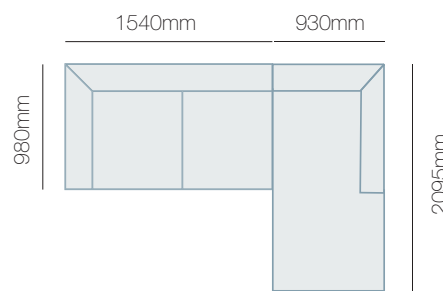

FEATURES

- Available in fabric and leather

IN THE RANGE

	W	D	H
 Martelli Armchair	1195mm	980mm	890mm
 Martelli Ottoman	1020mm	790mm	470mm
 Martelli 2.5 Seater	1750mm	980mm	890mm
 Martelli 3 Seater	2310mm	980mm	890mm
Martelli Modular			890mm

HOW TO MEASURE

CORNER MODULAR

Modular:

Chaise Modular:

3 Seater LHF/RHF:

CONNECT WITH US

www.la-z-boy.co.nz • www.la-z-boy.com.au

LA Z BOY
FURNITURE GALLERY®

Live life Comfortably.®

Coverings: Product image may depict coverings that are no longer available or differ from actual color. For current covering options please contact your local retailer.

Dimensions: Please note that variations in dimensions and appearance can occur. Construction differences in upholstery covering (fabric and leather) can cause variances in dimensions. All dimensions are shown in millimeters. Measurements quoted are a guide only. Please confirm details with your local retailer before ordering.