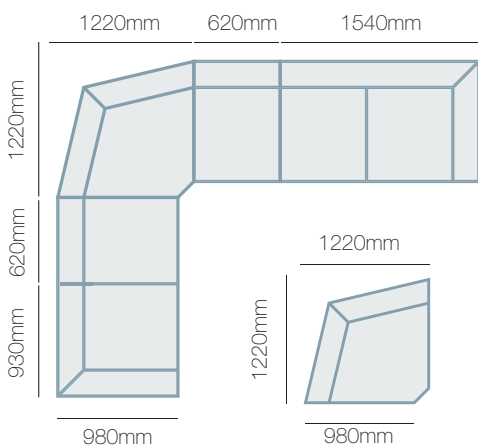

FEATURES

- Available in fabric and leather

IN THE RANGE

	W	D	H
 Martelli Armchair	1195mm	980mm	890mm
 Martelli Ottoman	1020mm	790mm	470mm
 Martelli 2.5 Seater	1750mm	980mm	890mm
 Martelli 3 Seater	2310mm	980mm	890mm
Martelli Modular			890mm

HOW TO MEASURE

CORNER MODULAR

Modular:

Chaise Modular:

3 Seater LHF/RHF:

CONNECT WITH US

www.la-z-boy.co.nz • www.la-z-boy.com.au

LA Z BOY
FURNITURE GALLERY®