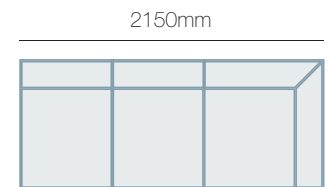

FEATURES

- Available in fabric and leather

IN THE RANGE

	W	D	H
 Martelli Armchair	1195mm	980mm	890mm
 Martelli Ottoman	1020mm	790mm	470mm
 Martelli 2.5 Seater	1750mm	980mm	890mm
 Martelli 3 Seater	2310mm	980mm	890mm
Martelli Modular			890mm

HOW TO MEASURE

CORNER MODULAR

Modular:

Chaise Modular:

3 Seater LHF/RHF:

CONNECT WITH US

www.la-z-boy.co.nz • www.la-z-boy.com.au

LA Z BOY
FURNITURE GALLERY®