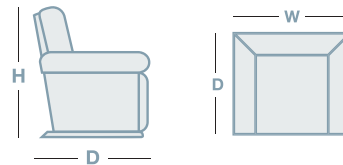

## OVERVIEW

Luxurious in appearance and even more so in comfort, Rolf exudes all qualities that define LA-Z-BOY. Soft leather seat, generous arm rests and 360 degree swivel base are all part of the package that make La-Z-Boy's new Rolf design so very comfortable. Comes standard with ottoman. Large size available.

## FEATURES & OPTIONS

- Adjustable recliner tension for personalised comfort
- Reclining degree - 155 degrees - almost flat position for your customers comfort
- 360 degree easy to swivel base on recliner. Foot stool does not swivel
- Manually adjustable headrest
- Easy to activate handle to glide yourself into your comfortable position

## HOW TO MEASURE