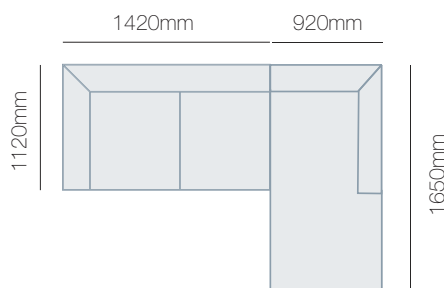

Chaise Modular: