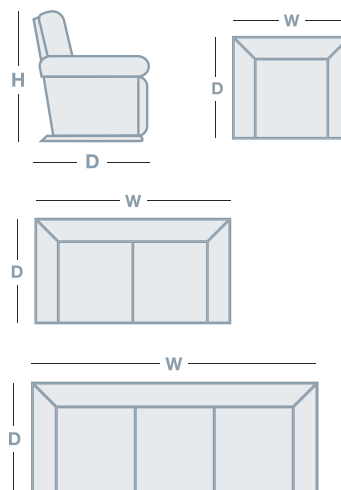

## OVERVIEW

Sumptuous is one word that best describes both look and feel of the LA-Z-BOY's Saxon design. Be it the recliner chair, 2 or 3 motion sofa or perhaps the modular. You can be assured the comfort and quality will not fail to deliver.

## IN THE RANGE

	W	D	H
 Saxon Power Recliner	1170mm	1120mm	1070mm
 Saxon Recliner	1170mm	1120mm	1070mm
 2.5 Seater Twin Recliner	1730mm	1120mm	1070mm
 2.5 Seater Pwr Twin Recliner	1730mm	1100mm	1070mm
 2.5 Seater Pwr Rec w/console	2035mm	1120mm	1070mm
 3 Seater Twin Recliner	2285mm	1120mm	1070mm
 3 Seater Pwr Twin Recliner	2285mm	1120mm	1070mm
Saxon Chaise Modular			1070mm
Saxon Modular			1070mm

## HOW TO MEASURE