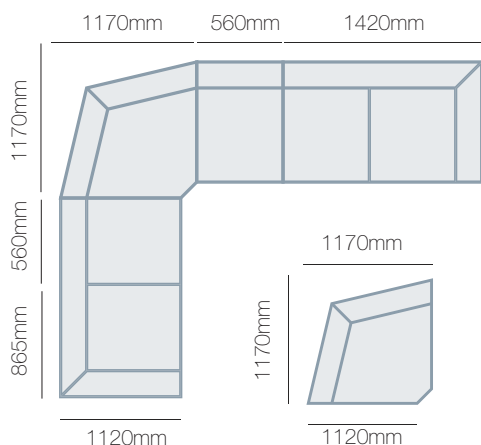

CORNER MODULAR

Modular: