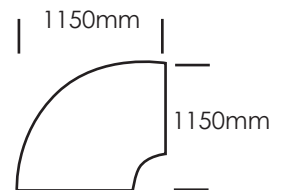

CAMBRIDGE[©]

NEW YORK - LINCOLN

DIMENSIONS

Recliner with 1 arm	1020mm
Chair with no arms	720mm
Wedge	340mm
Chaise	1000mm
Corner	See diagram
Seat height	500mm
Back height	1000mm
Chair depth	950mm
Chaise depth	1750mm
2R + Chaise	2800 x 1750mm
R + 1 + Cnr + 1 + 1 + W + Chaise	2900 x 3950mm