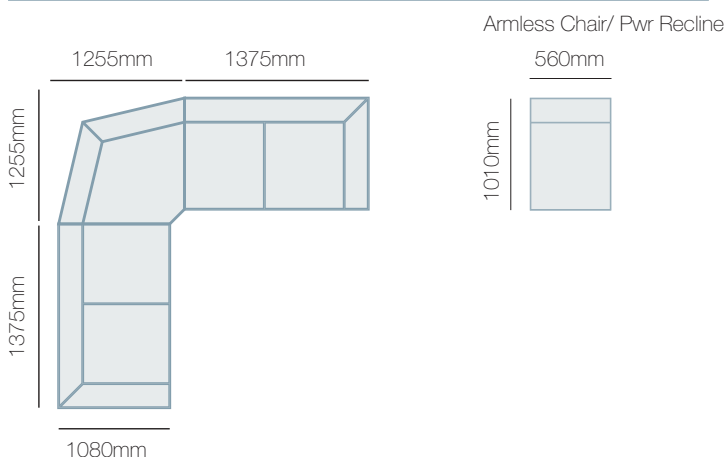

FEATURES

- Power recliner
- Power adjustable headrest
- Layflat mechanism
- USB port
- Downloadable App

IN THE RANGE

	W	D	H
 Power Recliner	940mm	1080mm	1080mm
 2.5 Seater Twin Power Recliner	1520mm	1080mm	1070mm
 2.5 Seater Twin Power Recliner w/console	1830mm	1080mm	1070mm
 3 Seater Twin Power Recliner	2080mm	1080mm	1070mm
Modular			1070mm

HOW TO MEASURE

CORNER MODULAR

CONNECT WITH US

www.la-z-boy.co.nz • www.la-z-boy.com.au

LA Z BOY
FURNITURE GALLERY®

Live life Comfortably.®

Coverings: Product image may depict coverings that are no longer available or differ from actual colour. For current covering options please contact your local retailer.

Dimensions: Please note that variations in dimensions and appearance can occur. Construction differences in upholstery covering (fabric and leather) can cause variances in dimensions. All dimensions are shown in millimeters. Measurements quoted are a guide only. Please confirm details with your local retailer before ordering.