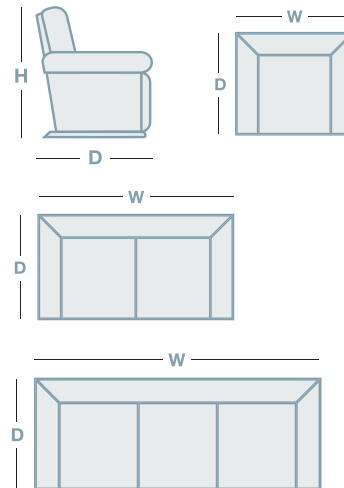

FEATURES

- Power recliner
- Power adjustable headrest
- Layflat mechanism
- USB port
- Downloadable App

IN THE RANGE

	W	D	H
 Power Recliner	940mm	1080mm	1080mm
 2.5 Seater Twin Power Recliner	1520mm	1080mm	1070mm
 2.5 Seater Twin Power Recliner w/console	1830mm	1080mm	1070mm
 3 Seater Twin Power Recliner	2080mm	1080mm	1070mm
Modular			1070mm

HOW TO MEASURE

CORNER MODULAR

CONNECT WITH US

www.la-z-boy.co.nz • www.la-z-boy.com.au

LA Z BOY
FURNITURE GALLERY®

Live life Comfortably.®

Coverings: Product image may depict coverings that are no longer available or differ from actual colour. For current covering options please contact your local retailer.

Dimensions: Please note that variations in dimensions and appearance can occur. Construction differences in upholstery covering (fabric and leather) can cause variances in dimensions. All dimensions are shown in millimeters. Measurements quoted are a guide only. Please confirm details with your local retailer before ordering.