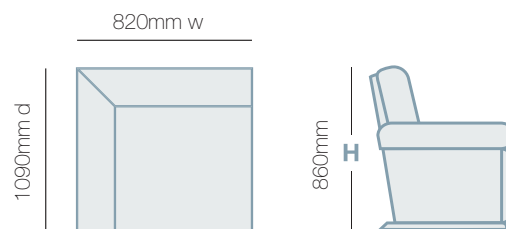

## HOW TO MEASURE

Square Corner

Armless 1.5 Seater

1.5 Seater RHF/LHF