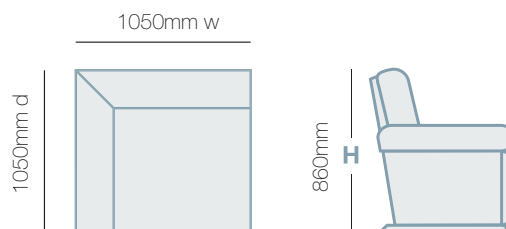

## HOW TO MEASURE

Square Corner

Armless 1.5 Seater

1.5 Seater RHF/LHF