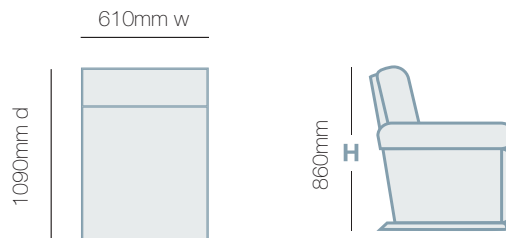

## CORNER MODULAR

## HOW TO MEASURE

Square Corner

Armless 1.5 Seater

1.5 Seater RHF/LHF