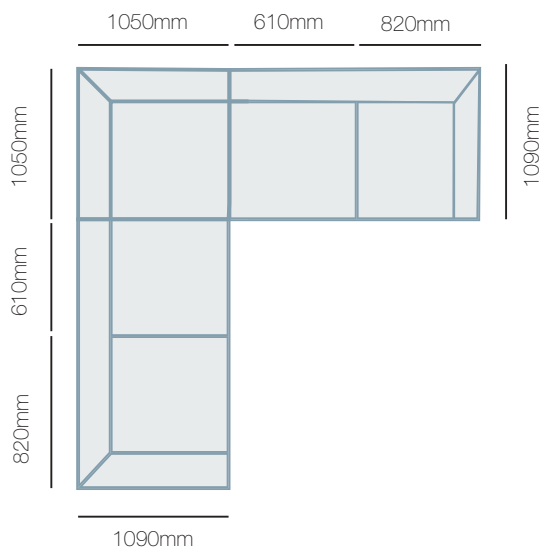

## HOW TO MEASURE

Square Corner

Armless 1.5 Seater

1.5 Seater RHF/LHF

**Dimensions:** Please note that variations in dimensions and appearance can occur. Construction differences in upholstery covering (cloth and leather) can cause variances in dimensions. All dimensions are shown in millimeters. Measurements quoted are a guide only. Please confirm details with your local retailer before ordering.