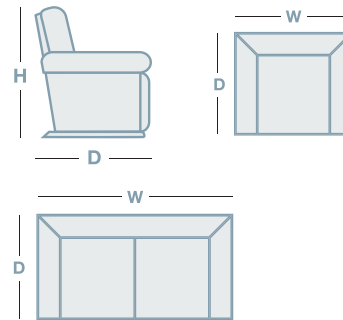

HOW TO MEASURE