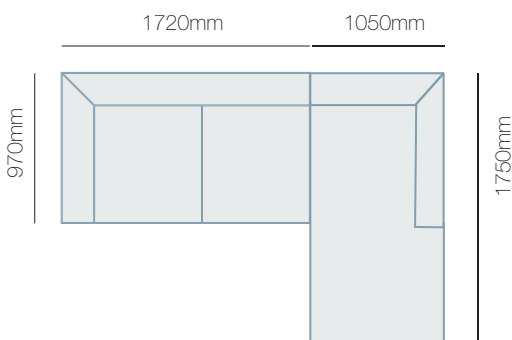

CHAISE MODULAR

CONNECT WITH US

www.la-z-boy.co.nz • www.la-z-boy.com.au

LA Z BOY
FURNITURE GALLERY®

Live life Comfortably.®

Coverings: Product image may depict coverings that are no longer available or differ from actual color. For current covering options please contact your local retailer.

Dimensions: Please note that variations in dimensions and appearance can occur. Construction differences in upholstery covering (fabric and leather) can cause variances in dimensions. All dimensions are shown in millimeters. Measurements quoted are a guide only. Please confirm details with your local retailer before ordering.