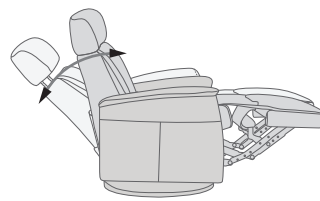

The advanced mechanism offers both gliding function and 360°swivel. The mechanism is delivered from the largest supplier of integrated footrest in the world.

Strong, stable and solid MDF base.

FUNCTIONS

360° SWIVEL

GLIDING/ROCKING FUNCTION

INTEGRATED FOOTSTOOL

EFFORTLESS RECLINING

ADJUSTABLE HEAD- AND NECK SUPPORT

FUNCTIONS

HEIGHT ADJUSTABLE HEADREST SYSTEM

GLIDING/ROCKING FUNCTION