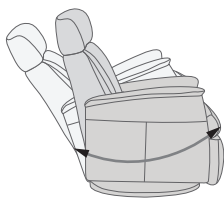

The advanced mechanism offers both gliding function and 360°swivel. The mechanism is delivered from the largest supplier of integrated footrest in the world.

Strong, stable and solid MDF base.

FUNCTIONS

360° SWIVEL

GLIDING/ROCKING FUNCTION

INTEGRATED FOOTSTOOL

EFFORTLESS RECLINING

ADJUSTABLE HEAD- AND NECK SUPPORT

FUNCTIONS

HEIGHT ADJUSTABLE HEADREST SYSTEM

GLIDING/ROCKING FUNCTION