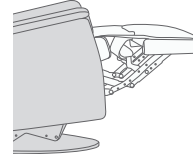

360° SWIVEL

GLIDING/ROCKING FUNCTION

INTEGRATED FOOTSTOOL

EFFORTLESS RECLINING

ADJUSTABLE HEAD- AND NECK SUPPORT

FUNCTIONS

HEIGHT ADJUSTABLE HEADREST SYSTEM

GLIDING/ROCKING FUNCTION

FRONT SKIRT OPTION

CHAISE OPTION

OPTIONS

DIMENSIONS

CHAIR SIZE	TOTAL WIDTH	TOTAL DEPTH	TOTAL HEIGHT	SEAT WIDTH	SEAT HEIGHT	SEAT DEPTH	TOTAL DEPTH (reclined)	WALL CLEARANCE REQUIREMENT
Boss RG187 compact size with chaise	76 cm / 29.9 in	92 - 96 cm / 36.2 - 37.7 in	94 - 106 cm / 37 - 41.7 in	50 cm / 19.6 in	44 cm / 17.3 in	53 cm / 20.8 in	151 - 161 cm / 59.4 - 63.3 in	27 - 33 cm / 10.6 - 12.9 in
Boss RG287 standard size with chaise	82 cm / 32.2 in	95 - 99 cm / 37.4 - 38.9 in	101 - 114 cm / 39.7 - 44.8 in	57 cm / 22.4 in	48 cm / 18.8 in	60 cm / 23.6 in	164 - 174 cm / 64.5 - 68.5 in	30 - 38 cm / 11.8 - 14.9 in
Boss RG387 large size with chaise	87 cm / 34.2 in	95 - 99 cm / 37.4 - 38.9 in	101 - 114 cm / 39.7 - 44.8 in	57 cm / 22.4 in	48 cm / 18.8 in	60 cm / 23.6 in	167 - 175 cm / 65.7 - 68.8 in	35 - 41 cm / 13.7 - 16.1 in
Boss RM187 compact size with chaise	76 cm / 29.9 in	92 - 96 cm / 36.2 - 37.7 in	94 - 106 cm / 37 - 41.7 in	50 cm / 19.6 in	44 cm / 17.3 in	53 cm / 20.8 in	151 - 161 cm / 59.4 - 63.3 in	27 - 33 cm / 10.6 - 12.9 in
Boss RM287 standard size with chaise	82 cm / 32.2 in	95 - 99 cm / 37.4 - 38.9 in	101 - 114 cm / 39.7 - 44.8 in	57 cm / 22.4 in	48 cm / 18.8 in	60 cm / 23.6 in	164 - 174 cm / 64.5 - 68.5 in	30 - 38 cm / 11.8 - 14.9 in
Boss RM387 large size with chaise	87 cm / 34.2 in	97 - 101 cm / 38.1 - 39.7 in	101 - 114 cm / 39.7 - 44.8 in	57 cm / 22.4 in	48 cm / 18.8 in	60 cm / 23.6 in	167 - 175 cm / 65.7 - 68.8 in	35 - 41 cm / 13.7 - 16.1 in