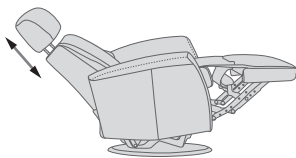

The advanced mechanism offers both gliding function and 360°swivel. The mechanism is delivered from the largest supplier of integrated footrest in the world.

Strong, stable and solid MDF base.

FUNCTIONS

360° SWIVEL

GLIDING/ROCKING FUNCTION

INTEGRATED FOOTSTOOL

EFFORTLESS RECLINING

ADJUSTABLE HEAD- AND NECK SUPPORT

FUNCTIONS

HEIGHT ADJUSTABLE HEADREST SYSTEM

GLIDING/ROCKING FUNCTION

FRONT SKIRT OPTION

CHAISE OPTION

OPTIONS

DIMENSIONS

CHAIR SIZE	TOTAL WIDTH	TOTAL DEPTH	TOTAL HEIGHT	SEAT WIDTH	SEAT HEIGHT	SEAT DEPTH	TOTAL DEPTH (reclined)	WALL CLEARANCE REQUIREMENT
Boss RG187 compact size with chaise	76 cm / 29.9 in	92 - 96 cm / 36.2 - 37.7 in	94 - 106 cm / 37 - 41.7 in	50 cm / 19.6 in	44 cm / 17.3 in	53 cm / 20.8 in	151 - 161 cm / 59.4 - 63.3 in	27 - 33 cm / 10.6 - 12.9 in
Boss RG287 standard size with chaise	82 cm / 32.2 in	95 - 99 cm / 37.4 - 38.9 in	101 - 114 cm / 39.7 - 44.8 in	57 cm / 22.4 in	48 cm / 18.8 in	60 cm / 23.6 in	164 - 174 cm / 64.5 - 68.5 in	30 - 38 cm / 11.8 - 14.9 in
Boss RG387 large size with chaise	87 cm / 34.2 in	95 - 99 cm / 37.4 - 38.9 in	101 - 114 cm / 39.7 - 44.8 in	57 cm / 22.4 in	48 cm / 18.8 in	60 cm / 23.6 in	167 - 175 cm / 65.7 - 68.8 in	35 - 41 cm / 13.7 - 16.1 in
Boss RM187 compact size with chaise	76 cm / 29.9 in	92 - 96 cm / 36.2 - 37.7 in	94 - 106 cm / 37 - 41.7 in	50 cm / 19.6 in	44 cm / 17.3 in	53 cm / 20.8 in	151 - 161 cm / 59.4 - 63.3 in	27 - 33 cm / 10.6 - 12.9 in
Boss RM287 standard size with chaise	82 cm / 32.2 in	95 - 99 cm / 37.4 - 38.9 in	101 - 114 cm / 39.7 - 44.8 in	57 cm / 22.4 in	48 cm / 18.8 in	60 cm / 23.6 in	164 - 174 cm / 64.5 - 68.5 in	30 - 38 cm / 11.8 - 14.9 in
Boss RM387 large size with chaise	87 cm / 34.2 in	97 - 101 cm / 38.1 - 39.7 in	101 - 114 cm / 39.7 - 44.8 in	57 cm / 22.4 in	48 cm / 18.8 in	60 cm / 23.6 in	167 - 175 cm / 65.7 - 68.8 in	35 - 41 cm / 13.7 - 16.1 in