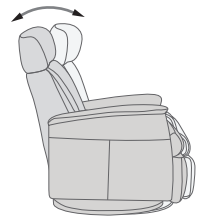

360° SWIVEL

GLIDING/ROCKING FUNCTION

INTEGRATED FOOTSTOOL

EFFORTLESS RECLINING

ADJUSTABLE HEAD- AND NECK SUPPORT

FUNCTIONS

HEIGHT ADJUSTABLE HEADREST SYSTEM

GLIDING/ROCKING FUNCTION

FRONT SKIRT OPTION

CHAISE OPTION

OPTIONS

DIMENSIONS

CHAIR SIZE	TOTAL WIDTH	TOTAL DEPTH	TOTAL HEIGHT	SEAT WIDTH	SEAT HEIGHT	SEAT DEPTH	TOTAL DEPTH (reclined)	WALL CLEARANCE REQUIREMENT
Boss RG187 compact size with chaise	76 cm / 29.9 in	92 - 96 cm / 36.2 - 37.7 in	94 - 106 cm / 37 - 41.7 in	50 cm / 19.6 in	44 cm / 17.3 in	53 cm / 20.8 in	151 - 161 cm / 59.4 - 63.3 in	27 - 33 cm / 10.6 - 12.9 in
Boss RG287 standard size with chaise	82 cm / 32.2 in	95 - 99 cm / 37.4 - 38.9 in	101 - 114 cm / 39.7 - 44.8 in	57 cm / 22.4 in	48 cm / 18.8 in	60 cm / 23.6 in	164 - 174 cm / 64.5 - 68.5 in	30 - 38 cm / 11.8 - 14.9 in
Boss RG387 large size with chaise	87 cm / 34.2 in	95 - 99 cm / 37.4 - 38.9 in	101 - 114 cm / 39.7 - 44.8 in	57 cm / 22.4 in	48 cm / 18.8 in	60 cm / 23.6 in	167 - 175 cm / 65.7 - 68.8 in	35 - 41 cm / 13.7 - 16.1 in
Boss RM187 compact size with chaise	76 cm / 29.9 in	92 - 96 cm / 36.2 - 37.7 in	94 - 106 cm / 37 - 41.7 in	50 cm / 19.6 in	44 cm / 17.3 in	53 cm / 20.8 in	151 - 161 cm / 59.4 - 63.3 in	27 - 33 cm / 10.6 - 12.9 in
Boss RM287 standard size with chaise	82 cm / 32.2 in	95 - 99 cm / 37.4 - 38.9 in	101 - 114 cm / 39.7 - 44.8 in	57 cm / 22.4 in	48 cm / 18.8 in	60 cm / 23.6 in	164 - 174 cm / 64.5 - 68.5 in	30 - 38 cm / 11.8 - 14.9 in
Boss RM387 large size with chaise	87 cm / 34.2 in	97 - 101 cm / 38.1 - 39.7 in	101 - 114 cm / 39.7 - 44.8 in	57 cm / 22.4 in	48 cm / 18.8 in	60 cm / 23.6 in	167 - 175 cm / 65.7 - 68.8 in	35 - 41 cm / 13.7 - 16.1 in