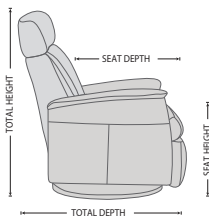

360° SWIVEL

GLIDING/ROCKING FUNCTION

INTEGRATED FOOTSTOOL

EFFORTLESS RECLINING

ADJUSTABLE HEAD- AND NECK SUPPORT

FUNCTIONS

HEIGHT ADJUSTABLE HEADREST SYSTEM

GLIDING/ROCKING FUNCTION

FRONT SKIRT OPTION

CHAISE OPTION

OPTIONS

DIMENSIONS

CHAIR SIZE	TOTAL WIDTH	TOTAL DEPTH	TOTAL HEIGHT	SEAT WIDTH	SEAT HEIGHT	SEAT DEPTH	TOTAL DEPTH (reclined)	WALL CLEARANCE REQUIREMENT
Boss RG187 compact size with chaise	76 cm / 29.9 in	92 - 96 cm / 36.2 - 37.7 in	94 - 106 cm / 37 - 41.7 in	50 cm / 19.6 in	44 cm / 17.3 in	53 cm / 20.8 in	151 - 161 cm / 59.4 - 63.3 in	27 - 33 cm / 10.6 - 12.9 in
Boss RG287 standard size with chaise	82 cm / 32.2 in	95 - 99 cm / 37.4 - 38.9 in	101 - 114 cm / 39.7 - 44.8 in	57 cm / 22.4 in	48 cm / 18.8 in	60 cm / 23.6 in	164 - 174 cm / 64.5 - 68.5 in	30 - 38 cm / 11.8 - 14.9 in
Boss RG387 large size with chaise	87 cm / 34.2 in	95 - 99 cm / 37.4 - 38.9 in	101 - 114 cm / 39.7 - 44.8 in	57 cm / 22.4 in	48 cm / 18.8 in	60 cm / 23.6 in	167 - 175 cm / 65.7 - 68.8 in	35 - 41 cm / 13.7 - 16.1 in
Boss RM187 compact size with chaise	76 cm / 29.9 in	92 - 96 cm / 36.2 - 37.7 in	94 - 106 cm / 37 - 41.7 in	50 cm / 19.6 in	44 cm / 17.3 in	53 cm / 20.8 in	151 - 161 cm / 59.4 - 63.3 in	27 - 33 cm / 10.6 - 12.9 in
Boss RM287 standard size with chaise	82 cm / 32.2 in	95 - 99 cm / 37.4 - 38.9 in	101 - 114 cm / 39.7 - 44.8 in	57 cm / 22.4 in	48 cm / 18.8 in	60 cm / 23.6 in	164 - 174 cm / 64.5 - 68.5 in	30 - 38 cm / 11.8 - 14.9 in
Boss RM387 large size with chaise	87 cm / 34.2 in	97 - 101 cm / 38.1 - 39.7 in	101 - 114 cm / 39.7 - 44.8 in	57 cm / 22.4 in	48 cm / 18.8 in	60 cm / 23.6 in	167 - 175 cm / 65.7 - 68.8 in	35 - 41 cm / 13.7 - 16.1 in