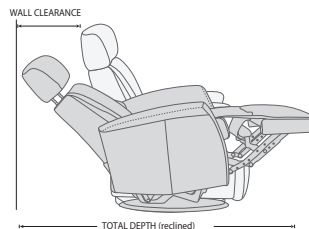

360° SWIVEL

GLIDING/ROCKING FUNCTION

INTEGRATED FOOTSTOOL

EFFORTLESS RECLINING

ADJUSTABLE HEAD- AND NECK SUPPORT

FUNCTIONS

HEIGHT ADJUSTABLE HEADREST SYSTEM

GLIDING/ROCKING FUNCTION

FRONT SKIRT OPTION

CHAISE OPTION

OPTIONS

DIMENSIONS

CHAIR SIZE	TOTAL WIDTH	TOTAL DEPTH	TOTAL HEIGHT	SEAT WIDTH	SEAT HEIGHT	SEAT DEPTH	TOTAL DEPTH (reclined)	WALL CLEARANCE REQUIREMENT
Boss RG187 compact size with chaise	76 cm / 29.9 in	92 - 96 cm / 36.2 - 37.7 in	94 - 106 cm / 37 - 41.7 in	50 cm / 19.6 in	44 cm / 17.3 in	53 cm / 20.8 in	151 - 161 cm / 59.4 - 63.3 in	27 - 33 cm / 10.6 - 12.9 in
Boss RG287 standard size with chaise	82 cm / 32.2 in	95 - 99 cm / 37.4 - 38.9 in	101 - 114 cm / 39.7 - 44.8 in	57 cm / 22.4 in	48 cm / 18.8 in	60 cm / 23.6 in	164 - 174 cm / 64.5 - 68.5 in	30 - 38 cm / 11.8 - 14.9 in
Boss RG387 large size with chaise	87 cm / 34.2 in	95 - 99 cm / 37.4 - 38.9 in	101 - 114 cm / 39.7 - 44.8 in	57 cm / 22.4 in	48 cm / 18.8 in	60 cm / 23.6 in	167 - 175 cm / 65.7 - 68.8 in	35 - 41 cm / 13.7 - 16.1 in
Boss RM187 compact size with chaise	76 cm / 29.9 in	92 - 96 cm / 36.2 - 37.7 in	94 - 106 cm / 37 - 41.7 in	50 cm / 19.6 in	44 cm / 17.3 in	53 cm / 20.8 in	151 - 161 cm / 59.4 - 63.3 in	27 - 33 cm / 10.6 - 12.9 in
Boss RM287 standard size with chaise	82 cm / 32.2 in	95 - 99 cm / 37.4 - 38.9 in	101 - 114 cm / 39.7 - 44.8 in	57 cm / 22.4 in	48 cm / 18.8 in	60 cm / 23.6 in	164 - 174 cm / 64.5 - 68.5 in	30 - 38 cm / 11.8 - 14.9 in
Boss RM387 large size with chaise	87 cm / 34.2 in	97 - 101 cm / 38.1 - 39.7 in	101 - 114 cm / 39.7 - 44.8 in	57 cm / 22.4 in	48 cm / 18.8 in	60 cm / 23.6 in	167 - 175 cm / 65.7 - 68.8 in	35 - 41 cm / 13.7 - 16.1 in