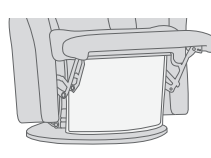

360° SWIVEL

GLIDING/ROCKING FUNCTION

INTEGRATED FOOTSTOOL

EFFORTLESS RECLINING

ADJUSTABLE HEAD- AND NECK SUPPORT

FUNCTIONS

HEIGHT ADJUSTABLE HEADREST SYSTEM

GLIDING/ROCKING FUNCTION

FRONT SKIRT OPTION

CHAISE OPTION

OPTIONS

DIMENSIONS

CHAIR SIZE	TOTAL WIDTH	TOTAL DEPTH	TOTAL HEIGHT	SEAT WIDTH	SEAT HEIGHT	SEAT DEPTH	TOTAL DEPTH (reclined)	WALL CLEARANCE REQUIREMENT
Boss RG187 compact size with chaise	76 cm / 29.9 in	92 - 96 cm / 36.2 - 37.7 in	94 - 106 cm / 37 - 41.7 in	50 cm / 19.6 in	44 cm / 17.3 in	53 cm / 20.8 in	151 - 161 cm / 59.4 - 63.3 in	27 - 33 cm / 10.6 - 12.9 in
Boss RG287 standard size with chaise	82 cm / 32.2 in	95 - 99 cm / 37.4 - 38.9 in	101 - 114 cm / 39.7 - 44.8 in	57 cm / 22.4 in	48 cm / 18.8 in	60 cm / 23.6 in	164 - 174 cm / 64.5 - 68.5 in	30 - 38 cm / 11.8 - 14.9 in
Boss RG387 large size with chaise	87 cm / 34.2 in	95 - 99 cm / 37.4 - 38.9 in	101 - 114 cm / 39.7 - 44.8 in	57 cm / 22.4 in	48 cm / 18.8 in	60 cm / 23.6 in	167 - 175 cm / 65.7 - 68.8 in	35 - 41 cm / 13.7 - 16.1 in
Boss RM187 compact size with chaise	76 cm / 29.9 in	92 - 96 cm / 36.2 - 37.7 in	94 - 106 cm / 37 - 41.7 in	50 cm / 19.6 in	44 cm / 17.3 in	53 cm / 20.8 in	151 - 161 cm / 59.4 - 63.3 in	27 - 33 cm / 10.6 - 12.9 in
Boss RM287 standard size with chaise	82 cm / 32.2 in	95 - 99 cm / 37.4 - 38.9 in	101 - 114 cm / 39.7 - 44.8 in	57 cm / 22.4 in	48 cm / 18.8 in	60 cm / 23.6 in	164 - 174 cm / 64.5 - 68.5 in	30 - 38 cm / 11.8 - 14.9 in
Boss RM387 large size with chaise	87 cm / 34.2 in	97 - 101 cm / 38.1 - 39.7 in	101 - 114 cm / 39.7 - 44.8 in	57 cm / 22.4 in	48 cm / 18.8 in	60 cm / 23.6 in	167 - 175 cm / 65.7 - 68.8 in	35 - 41 cm / 13.7 - 16.1 in