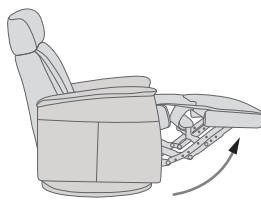

The advanced mechanism offers both gliding function and 360°swivel. The mechanism is delivered from the largest supplier of integrated footrest in the world.

Strong, stable and solid MDF base.

FUNCTIONS

360° SWIVEL

GLIDING/ROCKING FUNCTION

INTEGRATED FOOTSTOOL

EFFORTLESS RECLINING

ADJUSTABLE HEAD- AND NECK SUPPORT

FUNCTIONS

HEIGHT ADJUSTABLE HEADREST SYSTEM

GLIDING/ROCKING FUNCTION