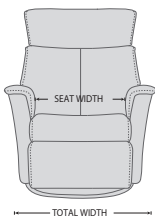

360° SWIVEL

GLIDING/ROCKING FUNCTION

INTEGRATED FOOTSTOOL

EFFORTLESS RECLINING

ADJUSTABLE HEAD- AND NECK SUPPORT

FUNCTIONS

HEIGHT ADJUSTABLE HEADREST SYSTEM

GLIDING/ROCKING FUNCTION

FRONT SKIRT OPTION

CHAISE OPTION

OPTIONS

DIMENSIONS

CHAIR SIZE	TOTAL WIDTH	TOTAL DEPTH	TOTAL HEIGHT	SEAT WIDTH	SEAT HEIGHT	SEAT DEPTH	TOTAL DEPTH (reclined)	WALL CLEARANCE REQUIREMENT
Boss RG187 compact size with chaise	76 cm / 29.9 in	92 - 96 cm / 36.2 - 37.7 in	94 - 106 cm / 37 - 41.7 in	50 cm / 19.6 in	44 cm / 17.3 in	53 cm / 20.8 in	151 - 161 cm / 59.4 - 63.3 in	27 - 33 cm / 10.6 - 12.9 in
Boss RG287 standard size with chaise	82 cm / 32.2 in	95 - 99 cm / 37.4 - 38.9 in	101 - 114 cm / 39.7 - 44.8 in	57 cm / 22.4 in	48 cm / 18.8 in	60 cm / 23.6 in	164 - 174 cm / 64.5 - 68.5 in	30 - 38 cm / 11.8 - 14.9 in
Boss RG387 large size with chaise	87 cm / 34.2 in	95 - 99 cm / 37.4 - 38.9 in	101 - 114 cm / 39.7 - 44.8 in	57 cm / 22.4 in	48 cm / 18.8 in	60 cm / 23.6 in	167 - 175 cm / 65.7 - 68.8 in	35 - 41 cm / 13.7 - 16.1 in
Boss RM187 compact size with chaise	76 cm / 29.9 in	92 - 96 cm / 36.2 - 37.7 in	94 - 106 cm / 37 - 41.7 in	50 cm / 19.6 in	44 cm / 17.3 in	53 cm / 20.8 in	151 - 161 cm / 59.4 - 63.3 in	27 - 33 cm / 10.6 - 12.9 in
Boss RM287 standard size with chaise	82 cm / 32.2 in	95 - 99 cm / 37.4 - 38.9 in	101 - 114 cm / 39.7 - 44.8 in	57 cm / 22.4 in	48 cm / 18.8 in	60 cm / 23.6 in	164 - 174 cm / 64.5 - 68.5 in	30 - 38 cm / 11.8 - 14.9 in
Boss RM387 large size with chaise	87 cm / 34.2 in	97 - 101 cm / 38.1 - 39.7 in	101 - 114 cm / 39.7 - 44.8 in	57 cm / 22.4 in	48 cm / 18.8 in	60 cm / 23.6 in	167 - 175 cm / 65.7 - 68.8 in	35 - 41 cm / 13.7 - 16.1 in