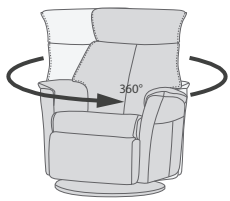

Built with the solid hard wood and steel frame and use of computer controlled injection molded foam IMG guarantees superior quality and durability.

Effortless reclining and adjustable back rest angle.

Integrated footrest. The footrest can easily be unfolded by using the handle. To fold it in you should use your feet to press the footrest down towards the chair and move your body weight forward while seating.

360° SWIVEL

GLIDING/ROCKING FUNCTION

INTEGRATED FOOTSTOOL

EFFORTLESS RECLINING

ADJUSTABLE HEAD- AND NECK SUPPORT

FUNCTIONS

HEIGHT ADJUSTABLE HEADREST SYSTEM

GLIDING/ROCKING FUNCTION