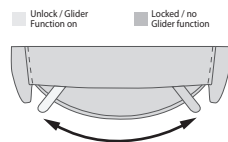

The advanced mechanism offers both gliding function and 360°swivel. The mechanism is delivered from the largest supplier of integrated footrest in the world.

Strong, stable and solid MDF base.

FUNCTIONS

360° SWIVEL

GLIDING/ROCKING FUNCTION

INTEGRATED FOOTSTOOL

EFFORTLESS RECLINING

ADJUSTABLE HEAD- AND NECK SUPPORT

FUNCTIONS

HEIGHT ADJUSTABLE HEADREST SYSTEM

GLIDING/ROCKING FUNCTION

FRONT SKIRT OPTION

CHAISE OPTION

OPTIONS

DIMENSIONS

CHAIR SIZE	TOTAL WIDTH	TOTAL DEPTH	TOTAL HEIGHT	SEAT WIDTH	SEAT HEIGHT	SEAT DEPTH	TOTAL DEPTH (reclined)	WALL CLEARANCE REQUIREMENT
Boss RG187 compact size with chaise	76 cm / 29.9 in	92 - 96 cm / 36.2 - 37.7 in	94 - 106 cm / 37 - 41.7 in	50 cm / 19.6 in	44 cm / 17.3 in	53 cm / 20.8 in	151 - 161 cm / 59.4 - 63.3 in	27 - 33 cm / 10.6 - 12.9 in
Boss RG287 standard size with chaise	82 cm / 32.2 in	95 - 99 cm / 37.4 - 38.9 in	101 - 114 cm / 39.7 - 44.8 in	57 cm / 22.4 in	48 cm / 18.8 in	60 cm / 23.6 in	164 - 174 cm / 64.5 - 68.5 in	30 - 38 cm / 11.8 - 14.9 in
Boss RG387 large size with chaise	87 cm / 34.2 in	95 - 99 cm / 37.4 - 38.9 in	101 - 114 cm / 39.7 - 44.8 in	57 cm / 22.4 in	48 cm / 18.8 in	60 cm / 23.6 in	167 - 175 cm / 65.7 - 68.8 in	35 - 41 cm / 13.7 - 16.1 in
Boss RM187 compact size with chaise	76 cm / 29.9 in	92 - 96 cm / 36.2 - 37.7 in	94 - 106 cm / 37 - 41.7 in	50 cm / 19.6 in	44 cm / 17.3 in	53 cm / 20.8 in	151 - 161 cm / 59.4 - 63.3 in	27 - 33 cm / 10.6 - 12.9 in
Boss RM287 standard size with chaise	82 cm / 32.2 in	95 - 99 cm / 37.4 - 38.9 in	101 - 114 cm / 39.7 - 44.8 in	57 cm / 22.4 in	48 cm / 18.8 in	60 cm / 23.6 in	164 - 174 cm / 64.5 - 68.5 in	30 - 38 cm / 11.8 - 14.9 in
Boss RM387 large size with chaise	87 cm / 34.2 in	97 - 101 cm / 38.1 - 39.7 in	101 - 114 cm / 39.7 - 44.8 in	57 cm / 22.4 in	48 cm / 18.8 in	60 cm / 23.6 in	167 - 175 cm / 65.7 - 68.8 in	35 - 41 cm / 13.7 - 16.1 in