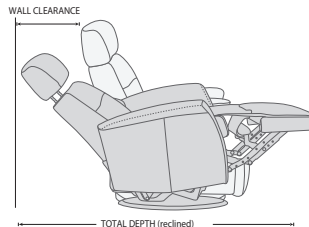

## FUNCTIONS

HEIGHT ADJUSTABLE HEADREST SYSTEM

## OPTIONS

GLIDING/ROCKING FUNCTION

FRONT SKIRT OPTION

CHAISE OPTION

## DIMENSIONS

CHAIR SIZE	TOTAL WIDTH	TOTAL DEPTH	TOTAL HEIGHT	SEAT WIDTH	SEAT HEIGHT	SEAT DEPTH	TOTAL DEPTH (reclined)	WALL CLEARANCE REQUIREMENT
Captain RG186 compact size with chaise	71 cm / 27.9 in	87 - 91 cm / 34.2 - 35.8 in	93 - 105 cm / 36.6 - 41.3 in	50 cm / 19.6 in	44 cm / 17.3 in	53 cm / 20.8 in	148 - 158 cm / 58.2 - 62.2 in	27 - 33 cm / 10.6 - 12.9 in
Captain RG286 standard size with chaise	80 cm / 31.4 in	93 - 97 cm / 36.6 - 38.1 in	101 - 114 cm / 39.7 - 44.8 in	50 cm / 19.6 in	48 cm / 18.8 in	60 cm / 23.6 in	161 - 172 cm / 63.3 - 67.7 in	30 - 38 cm / 11.8 - 14.9 in
Captain RG386 large size with chaise	88 cm / 34.6 in	93 - 97 cm / 36.6 - 38.1 in	101 - 114 cm / 39.7 - 44.8 in	57 cm / 22.4 in	48 cm / 18.8 in	60 cm / 23.6 in	164 - 174 cm / 64.5 - 68.5 in	30 - 38 cm / 11.8 - 14.9 in
Captain RM186 compact size with chaise	71 cm / 27.9 in	87 - 91 cm / 34.2 - 35.8 in	93 - 105 cm / 36.6 - 41.3 in	50 cm / 19.6 in	44 cm / 17.3 in	53 cm / 20.8 in	148 - 158 cm / 58.2 - 62.2 in	27 - 33 cm / 10.6 - 12.9 in
Captain RM286 standard size with chaise	80 cm / 31.4 in	93 - 97 cm / 36.6 - 38.1 in	101 - 114 cm / 39.7 - 44.8 in	50 cm / 19.6 in	48 cm / 18.8 in	60 cm / 23.6 in	161 - 172 cm / 63.3 - 67.7 in	30 - 38 cm / 11.8 - 14.9 in
Captain RM386 large size with chaise	88 cm / 34.6 in	95 - 99 cm / 37.4 - 38.9 in	101 - 114 cm / 39.7 - 44.8 in	57 cm / 22.4 in	48 cm / 18.8 in	60 cm / 23.6 in	164 - 174 cm / 64.5 - 68.5 in	30 - 38 cm / 11.8 - 14.9 in