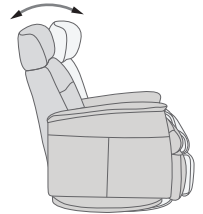

## FUNCTIONS

360° SWIVEL

GLIDING/ROCKING FUNCTION

INTEGRATED FOOTSTOOL

EFFORTLESS RECLINING

ADJUSTABLE HEAD-AND-NECK SUPPORT

## FUNCTIONS

HEIGHT ADJUSTABLE HEADREST SYSTEM