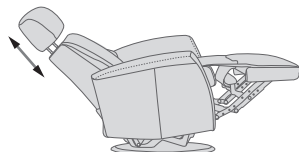

## FUNCTIONS

360° SWIVEL

GLIDING/ROCKING FUNCTION

INTEGRATED FOOTSTOOL

EFFORTLESS RECLINING

ADJUSTABLE HEAD-AND-NECK SUPPORT

## FUNCTIONS

HEIGHT ADJUSTABLE HEADREST SYSTEM