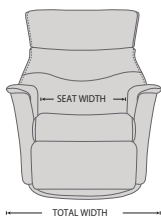

## FUNCTIONS

360° SWIVEL

GLIDING/ROCKING FUNCTION

INTEGRATED FOOTSTOOL

EFFORTLESS RECLINING

ADJUSTABLE HEAD-AND-NECK SUPPORT

## OPTIONS

GLIDING/ROCKING FUNCTION

FRONT SKIRT OPTION

CHAISE OPTION

## DIMENSIONS

CHAIR SIZE	TOTAL WIDTH	TOTAL DEPTH	TOTAL HEIGHT	SEAT WIDTH	SEAT HEIGHT	SEAT DEPTH	TOTAL DEPTH (reclined)	WALL CLEARANCE REQUIREMENT
Captain RG186 compact size with chaise	71 cm / 27.9 in	87 - 91 cm / 34.2 - 35.8 in	93 - 105 cm / 36.6 - 41.3 in	50 cm / 19.6 in	44 cm / 17.3 in	53 cm / 20.8 in	148 - 158 cm / 58.2 - 62.2 in	27 - 33 cm / 10.6 - 12.9 in
Captain RG286 standard size with chaise	80 cm / 31.4 in	93 - 97 cm / 36.6 - 38.1 in	101 - 114 cm / 39.7 - 44.8 in	50 cm / 19.6 in	48 cm / 18.8 in	60 cm / 23.6 in	161 - 172 cm / 63.3 - 67.7 in	30 - 38 cm / 11.8 - 14.9 in
Captain RG386 large size with chaise	88 cm / 34.6 in	93 - 97 cm / 36.6 - 38.1 in	101 - 114 cm / 39.7 - 44.8 in	57 cm / 22.4 in	48 cm / 18.8 in	60 cm / 23.6 in	164 - 174 cm / 64.5 - 68.5 in	30 - 38 cm / 11.8 - 14.9 in
Captain RM186 compact size with chaise	71 cm / 27.9 in	87 - 91 cm / 34.2 - 35.8 in	93 - 105 cm / 36.6 - 41.3 in	50 cm / 19.6 in	44 cm / 17.3 in	53 cm / 20.8 in	148 - 158 cm / 58.2 - 62.2 in	27 - 33 cm / 10.6 - 12.9 in
Captain RM286 standard size with chaise	80 cm / 31.4 in	93 - 97 cm / 36.6 - 38.1 in	101 - 114 cm / 39.7 - 44.8 in	50 cm / 19.6 in	48 cm / 18.8 in	60 cm / 23.6 in	161 - 172 cm / 63.3 - 67.7 in	30 - 38 cm / 11.8 - 14.9 in
Captain RM386 large size with chaise	88 cm / 34.6 in	95 - 99 cm / 37.4 - 38.9 in	101 - 114 cm / 39.7 - 44.8 in	57 cm / 22.4 in	48 cm / 18.8 in	60 cm / 23.6 in	164 - 174 cm / 64.5 - 68.5 in	30 - 38 cm / 11.8 - 14.9 in