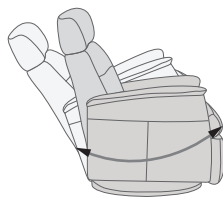

GLIDING/ROCKING FUNCTION