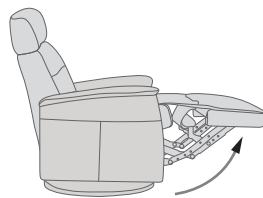

## FUNCTIONS

360° SWIVEL

GLIDING/ROCKING FUNCTION

INTEGRATED FOOTSTOOL

EFFORTLESS RECLINING

ADJUSTABLE HEAD-AND-NECK SUPPORT