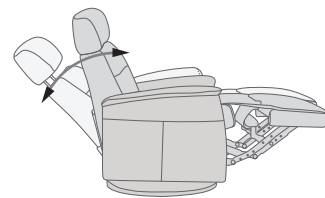

## FUNCTIONS

360° SWIVEL

GLIDING/ROCKING FUNCTION

INTEGRATED FOOTSTOOL

EFFORTLESS RECLINING

ADJUSTABLE HEAD-AND-NECK SUPPORT

## FUNCTIONS

HEIGHT ADJUSTABLE HEADREST SYSTEM