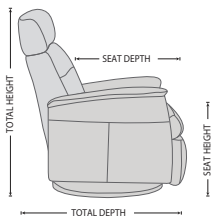

## FUNCTIONS

HEIGHT ADJUSTABLE HEADREST SYSTEM

## OPTIONS

GLIDING/ROCKING FUNCTION

FRONT SKIRT OPTION

CHAISE OPTION

## DIMENSIONS

CHAIR SIZE	TOTAL WIDTH	TOTAL DEPTH	TOTAL HEIGHT	SEAT WIDTH	SEAT HEIGHT	SEAT DEPTH	TOTAL DEPTH (reclined)	WALL CLEARANCE REQUIREMENT
Captain RG186 compact size with chaise	71 cm / 27.9 in	87 - 91 cm / 34.2 - 35.8 in	93 - 105 cm / 36.6 - 41.3 in	50 cm / 19.6 in	44 cm / 17.3 in	53 cm / 20.8 in	148 - 158 cm / 58.2 - 62.2 in	27 - 33 cm / 10.6 - 12.9 in
Captain RG286 standard size with chaise	80 cm / 31.4 in	93 - 97 cm / 36.6 - 38.1 in	101 - 114 cm / 39.7 - 44.8 in	50 cm / 19.6 in	48 cm / 18.8 in	60 cm / 23.6 in	161 - 172 cm / 63.3 - 67.7 in	30 - 38 cm / 11.8 - 14.9 in
Captain RG386 large size with chaise	88 cm / 34.6 in	93 - 97 cm / 36.6 - 38.1 in	101 - 114 cm / 39.7 - 44.8 in	57 cm / 22.4 in	48 cm / 18.8 in	60 cm / 23.6 in	164 - 174 cm / 64.5 - 68.5 in	30 - 38 cm / 11.8 - 14.9 in
Captain RM186 compact size with chaise	71 cm / 27.9 in	87 - 91 cm / 34.2 - 35.8 in	93 - 105 cm / 36.6 - 41.3 in	50 cm / 19.6 in	44 cm / 17.3 in	53 cm / 20.8 in	148 - 158 cm / 58.2 - 62.2 in	27 - 33 cm / 10.6 - 12.9 in
Captain RM286 standard size with chaise	80 cm / 31.4 in	93 - 97 cm / 36.6 - 38.1 in	101 - 114 cm / 39.7 - 44.8 in	50 cm / 19.6 in	48 cm / 18.8 in	60 cm / 23.6 in	161 - 172 cm / 63.3 - 67.7 in	30 - 38 cm / 11.8 - 14.9 in
Captain RM386 large size with chaise	88 cm / 34.6 in	95 - 99 cm / 37.4 - 38.9 in	101 - 114 cm / 39.7 - 44.8 in	57 cm / 22.4 in	48 cm / 18.8 in	60 cm / 23.6 in	164 - 174 cm / 64.5 - 68.5 in	30 - 38 cm / 11.8 - 14.9 in

\* The dimensions are approximate and may vary with +/-2cm