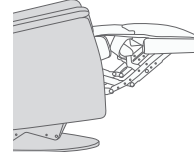

CHAISE OPTION