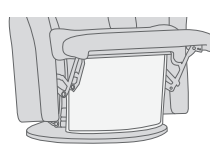

FRONT SKIRT OPTION