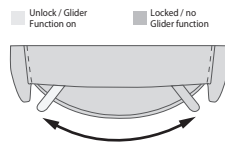

OPTIONS

GLIDING/ROCKING FUNCTION