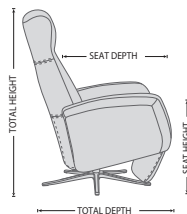

The rock-solid steel undercarriage provides long-term stability and easy 360° swivel.

FUNCTIONS

BASE OPTIONS

DIMENSIONS

CHAIR SIZE	TOTAL WIDTH	TOTAL DEPTH	TOTAL HEIGHT	SEAT WIDTH	SEAT HEIGHT	SEAT DEPTH	TOTAL DEPTH (RECLINE)	WALL CLEARANCE
Codi 1400	71 cm / 27.9 in	88 cm / 34.6 in	106 cm / 41.7 in	50 cm / 19.6 in	50 cm / 19.6 in	52 cm / 20.4 in	159 cm / 62.5 in	44 cm / 17.3 in