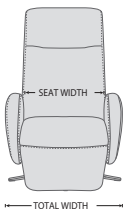

The rock-solid steel undercarriage provides long-term stability and easy 360° swivel.

FUNCTIONS

BASE OPTIONS

DIMENSIONS

CHAIR SIZE	TOTAL WIDTH	TOTAL DEPTH	TOTAL HEIGHT	SEAT WIDTH	SEAT HEIGHT	SEAT DEPTH	TOTAL DEPTH (RECLINE)	WALL CLEARANCE
Codi 1400	71 cm / 27.9 in	88 cm / 34.6 in	106 cm / 41.7 in	50 cm / 19.6 in	50 cm / 19.6 in	52 cm / 20.4 in	159 cm / 62.5 in	44 cm / 17.3 in