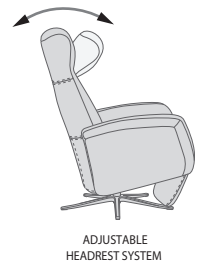

CODI 1400

Adjustable Headrest support allows your head and neck to rest in an infinite number of comfort positions.

Body correct back and lumbar support through molded cold-cured foam technology, unique construction and steel sprung suspension.

A unique pneumatic reclining system featuring a gas cylinder allows you to effortlessly recline and change the back angle. The reclining angle can be locked in any position. Operates completely independently from the integrated footrest.

The integrated footrest opens with ease and operates independently from the backrest.

An interior steel frame with sinuous springs is encased in cold-cured foam cushions. The entire chair is then upholstered with luxurious leather or fabric.

The rock-solid steel undercarriage provides long-term stability and easy 360° swivel.

FUNCTIONS

BASE OPTIONS

DIMENSIONS

CHAIR SIZE	TOTAL WIDTH	TOTAL DEPTH	TOTAL HEIGHT	SEAT WIDTH	SEAT HEIGHT	SEAT DEPTH	TOTAL DEPTH (RECLINE)	WALL CLEARANCE
Codi 1400	71 cm / 27.9 in	88 cm / 34.6 in	106 cm / 41.7 in	50 cm / 19.6 in	50 cm / 19.6 in	52 cm / 20.4 in	159 cm / 62.5 in	44 cm / 17.3 in

* The dimensions are approximate and may vary with +/-2cm

WOHLERS

HOMEWARES & FURNITURE

RICHMOND | TANUNDA | MOUNT BARKER

IMG®
N O R W A Y