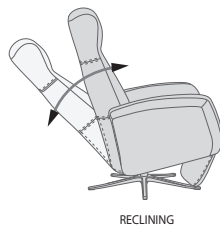

CODI 1400

Adjustable Headrest support allows your head and neck to rest in an infinite number of comfort positions.

Body correct back and lumbar support through molded cold-cured foam technology, unique construction and steel sprung suspension.

A unique pneumatic reclining system featuring a gas cylinder allows you to effortlessly recline and change the back angle. The reclining angle can be locked in any position. Operates completely independently from the integrated footrest.

The integrated footrest opens with ease and operates independently from the backrest.

An interior steel frame with sinuous springs is encased in cold-cured foam cushions. The entire chair is then upholstered with luxurious leather or fabric.

The rock-solid steel undercarriage provides long-term stability and easy 360° swivel.

FUNCTIONS

BASE OPTIONS

DIMENSIONS

CHAIR SIZE	TOTAL WIDTH	TOTAL DEPTH	TOTAL HEIGHT	SEAT WIDTH	SEAT HEIGHT	SEAT DEPTH	TOTAL DEPTH (RECLINE)	WALL CLEARANCE
Codi 1400	71 cm / 27.9 in	88 cm / 34.6 in	106 cm / 41.7 in	50 cm / 19.6 in	50 cm / 19.6 in	52 cm / 20.4 in	159 cm / 62.5 in	44 cm / 17.3 in

* The dimensions are approximate and may vary with +/-2cm

WOHLERS

HOMEWARES & FURNITURE

RICHMOND | TANUNDA | MOUNT BARKER

IMG®
N O R W A Y