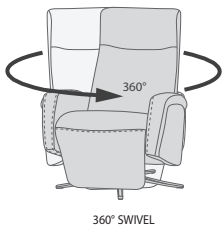

CODI 1400

Adjustable Headrest support allows your head and neck to rest in an infinite number of comfort positions.

Body correct back and lumbar support through molded cold-cured foam technology, unique construction and steel sprung suspension.

A unique pneumatic reclining system featuring a gas cylinder allows you to effortlessly recline and change the back angle. The reclining angle can be locked in any position. Operates completely independently from the integrated footrest.

The integrated footrest opens with ease and operates independently from the backrest.

An interior steel frame with sinuous springs is encased in cold-cured foam cushions. The entire chair is then upholstered with luxurious leather or fabric.

The rock-solid steel undercarriage provides long-term stability and easy 360° swivel.

FUNCTIONS

BASE OPTIONS

DIMENSIONS

CHAIR SIZE	TOTAL WIDTH	TOTAL DEPTH	TOTAL HEIGHT	SEAT WIDTH	SEAT HEIGHT	SEAT DEPTH	TOTAL DEPTH (RECLINE)	WALL CLEARANCE
Codi 1400	71 cm / 27.9 in	88 cm / 34.6 in	106 cm / 41.7 in	50 cm / 19.6 in	50 cm / 19.6 in	52 cm / 20.4 in	159 cm / 62.5 in	44 cm / 17.3 in

* The dimensions are approximate and may vary with +/-2cm

WOHLERS

HOMEWARES & FURNITURE

RICHMOND | TANUNDA | MOUNT BARKER

IMG®
N O R W A Y