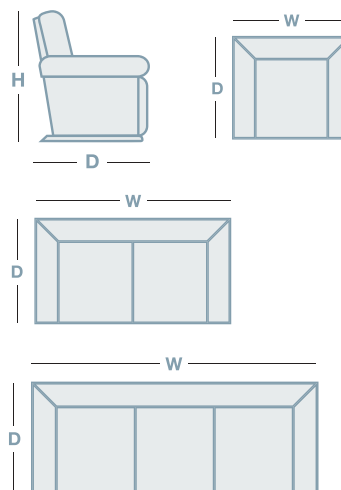

COLORADO

OVERVIEW

Sloped arms and sleek metal legs give the Colorado duo® range a Mid-century modern flair. But look closer, this time-less design has been given a modern makeover. Simply use the side-mounted 2-button control panel to recline and raise the legrest, and, adjust the headrest. The button control also has a built-in USB port to charge your phones. Available in a choice of fabric and leathers.

FEATURES & OPTIONS

- Gun metal legs
- Power recline
- Power headrest
- Home button
- USB port - phone only

HOW TO MEASURE

IN THE RANGE

	W	D	H
 Power Recliner w/Pwr HR	965mm	1015mm	990mm
 2.5 Seater Power Recliner w/Pwr HR	1525mm	1015mm	990mm
 3 Seater Power Recliner w/Pwr HR	2090mm	1015mm	990mm