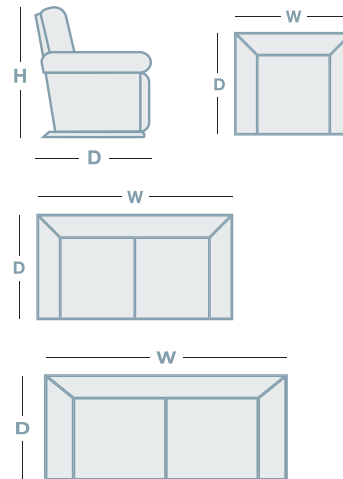

## IN THE RANGE

	W	D	H
 Armchair	1095mm	980mm	940mm
 2.5 Seater	1805mm	980mm	940mm
 3 Seater	2010mm	980mm	940mm
Modular			940mm

## HOW TO MEASURE