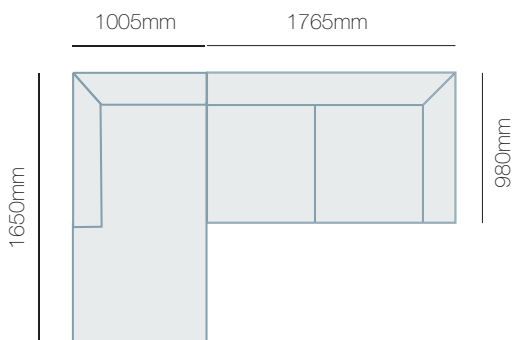

CHAISE MODULAR

CONNECT WITH US

www.la-z-boy.co.nz • www.la-z-boy.com.au

LA Z BOY
FURNITURE GALLERY®

Live life Comfortably.®

Coverings: Product image may depict coverings that are no longer available or differ from actual colour. For current covering options please contact your local retailer.

Dimensions: Please note that variations in dimensions and appearance can occur. Construction differences in upholstery covering (fabric and leather) can cause variances in dimensions. All dimensions are shown in millimeters. Measurements quoted are a guide only. Please confirm details with your local retailer before ordering.

Product illustrations: The product images shown are for illustration purposes only and may not be an exact representation of the product. Please confirm details with your local retailer before ordering.