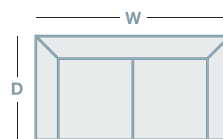

## IN THE RANGE

W D H

 Rocker Recliner 700mm 935mm 1030mm

 Power XR Recliner 700mm 1010mm 1015mm

 Rocker Recliner w/adj. HR 750mm 1005mm 1055mm

 XL Rocker Recliner 760mm 1030mm 1130mm

 XL Rocker Recliner w/adj. HR 760mm 1030mm 1120mm

 Lift Chair 670mm 1035mm 1040mm

 2 Seater 1205mm 940mm 1015mm

 2 Seater Glideaway 1460mm 990mm 1015mm

 3 Seater 1715mm 940mm 1015mm

 3 Seater Glideaway 2035mm 990mm 1015mm

## HOW TO MEASURE