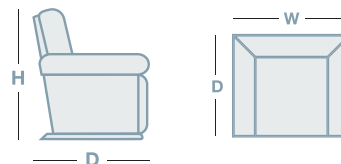

## IN THE RANGE

W D H

 Rocker Recliner 700mm 935mm 1030mm

 Power XR Recliner 700mm 1010mm 1015mm

 Rocker Recliner w/adj. HR 750mm 1005mm 1055mm

 XL Rocker Recliner 760mm 1030mm 1130mm

 XL Rocker Recliner w/adj. HR 760mm 1030mm 1120mm

 Lift Chair 670mm 1035mm 1040mm

 2 Seater 1205mm 940mm 1015mm

 2 Seater Glideaway 1460mm 990mm 1015mm

 3 Seater 1715mm 940mm 1015mm

 3 Seater Glideaway 2035mm 990mm 1015mm

## HOW TO MEASURE