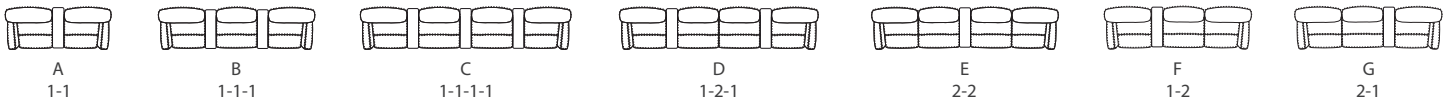

LIMITLESS COMBINATIONS

Straight arm