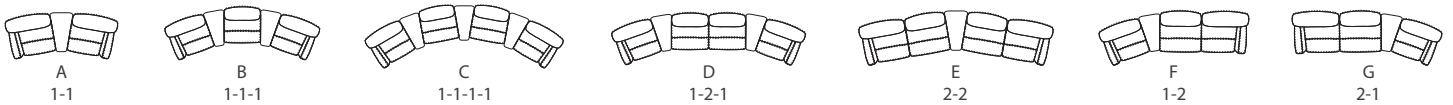

Angled arm

CONNECTION ARMS W/STORAGE

WALL SAVER MECHANISM