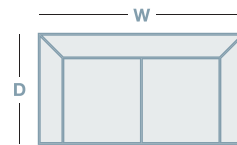

HOW TO MEASURE