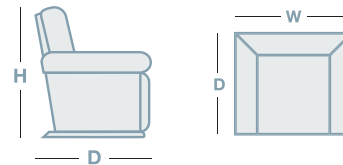

HOW TO MEASURE