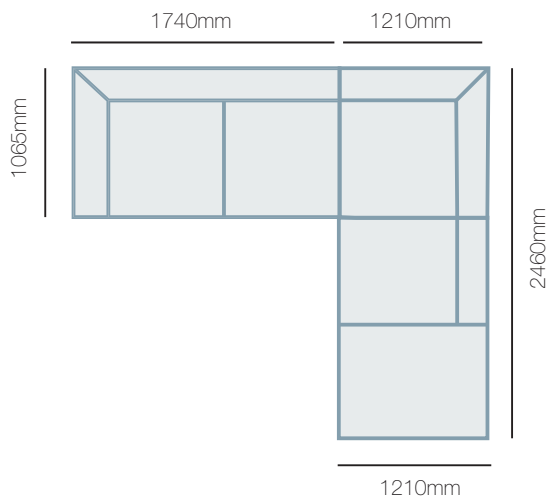

Now also available as a 2.5 Twin Power Recliner with adjustable headrests.

FEATURES & OPTIONS

- Available in fabric & leather

IN THE RANGE

W

D

H

2.5 Twin Power Recliner w/HR's 2035mm 1070mm 750mm

Modular

750mm

HOW TO MEASURE

CHAISE MODULAR

CONNECT WITH US

www.la-z-boy.co.nz • www.la-z-boy.com.au

LA Z BOY
FURNITURE GALLERY®

Live life Comfortably.®