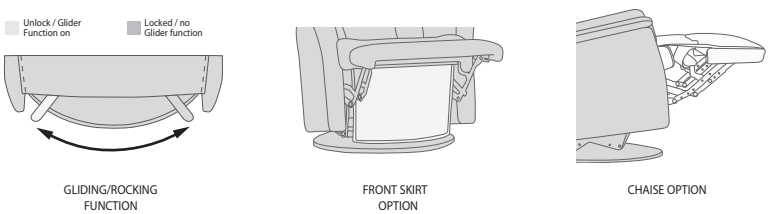

MONZA GLIDER

FUNCTIONS

FUNCTIONS

OPTIONS

DIMENSIONS