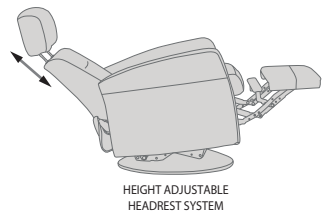

360° Swivel

Gliding/
Rocking function

Integrated footstool

Effortless reclining

Adjustable head-
and neck support

MONZA GLIDER

FUNCTIONS

FUNCTIONS