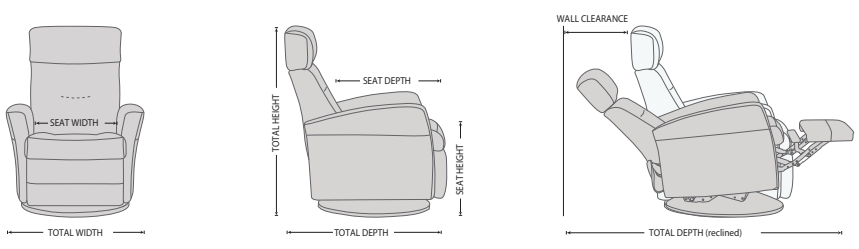

DIMENSIONS

CHAIR SIZE	TOTAL WIDTH	TOTAL DEPTH	TOTAL HEIGHT	SEAT WIDTH	SEAT HEIGHT	SEAT DEPTH	TOTAL DEPTH (reclined)	WALL CLEARANCE REQUIREMENT
Monza 147 compact size	70 cm / 27.5 in	83 - 87 cm / 32.6 - 34.2 in	93 - 105 cm / 36.6 - 41.3 in	50 cm / 19.6 in	44 cm / 17.3 in	51 cm / 20 in	147 - 158 cm / 57.8 - 62.2 in	27 - 33 cm / 10.6 - 12.9 in
Monza 177 compact size with chaise	70 cm / 27.5 in	85 - 89 cm / 33.4 - 35 in	93 - 105 cm / 36.6 - 41.3 in	50 cm / 19.6 in	44 cm / 17.3 in	51 cm / 20 in	147 - 158 cm / 57.8 - 62.2 in	27 - 33 cm / 10.6 - 12.9 in
Monza 247 standard size	77 cm / 30.3 in	91 - 95 cm / 35.8 - 37.4 in	100 - 112 cm / 39.3 - 44 in	50 cm / 19.6 in	47 cm / 18.5 in	56 cm / 22 in	161 - 171 cm / 63.3 - 67.3 in	33 - 40 cm / 12.9 - 15.7 in
Monza 277 standard size with chaise	77 cm / 30.3 in	93 - 97 cm / 36.6 - 38.1 in	100 - 112 cm / 39.3 - 44 in	50 cm / 19.6 in	47 cm / 18.5 in	56 cm / 22 in	161 - 171 cm / 63.3 - 67.3 in	33 - 40 cm / 12.9 - 15.7 in
Monza 347 large size	82 cm / 32.2 in	91 - 95 cm / 35.8 - 37.4 in	100 - 112 cm / 39.3 - 44 in	55 cm / 21.6 in	47 cm / 18.5 in	56 cm / 22 in	161 - 171 cm / 63.3 - 67.3 in	33 - 40 cm / 12.9 - 15.7 in
Monza 377 large size with chaise	82 cm / 32.2 in	93 - 97 cm / 36.6 - 38.1 in	100 - 112 cm / 39.3 - 44 in	55 cm / 21.6 in	47 cm / 18.5 in	56 cm / 22 in	161 - 171 cm / 63.3 - 67.3 in	33 - 40 cm / 12.9 - 15.7 in
Monza 247 standard size	77 cm / 30.3 in	91 - 95 cm / 35.8 - 37.4 in	100 - 112 cm / 39.3 - 44 in	50 cm / 19.6 in	47 cm / 18.5 in	56 cm / 22 in	161 - 171 cm / 63.3 - 67.3 in	33 - 40 cm / 12.9 - 15.7 in
Monza 277 standard size with chaise	77 cm / 30.3 in	93 - 97 cm / 36.6 - 38.1 in	100 - 112 cm / 39.3 - 44 in	50 cm / 19.6 in	47 cm / 18.5 in	56 cm / 22 in	161 - 171 cm / 63.3 - 67.3 in	33 - 40 cm / 12.9 - 15.7 in
Monza 347 large size	82 cm / 32.2 in	91 - 95 cm / 35.8 - 37.4 in	100 - 112 cm / 39.3 - 44 in	55 cm / 21.6 in	47 cm / 18.5 in	56 cm / 22 in	161 - 171 cm / 63.3 - 67.3 in	33 - 40 cm / 12.9 - 15.7 in
Monza 377 large size with chaise	82 cm / 32.2 in	93 - 97 cm / 36.6 - 38.1 in	100 - 112 cm / 39.3 - 44 in	55 cm / 21.6 in	47 cm / 18.5 in	56 cm / 22 in	161 - 171 cm / 63.3 - 67.3 in	33 - 40 cm / 12.9 - 15.7 in

* The dimensions are approximate and may vary with +/-2cm

WOHLERS
HOMEWARES & FURNITURE

RICHMOND | TANUNDA | MOUNT BARKER