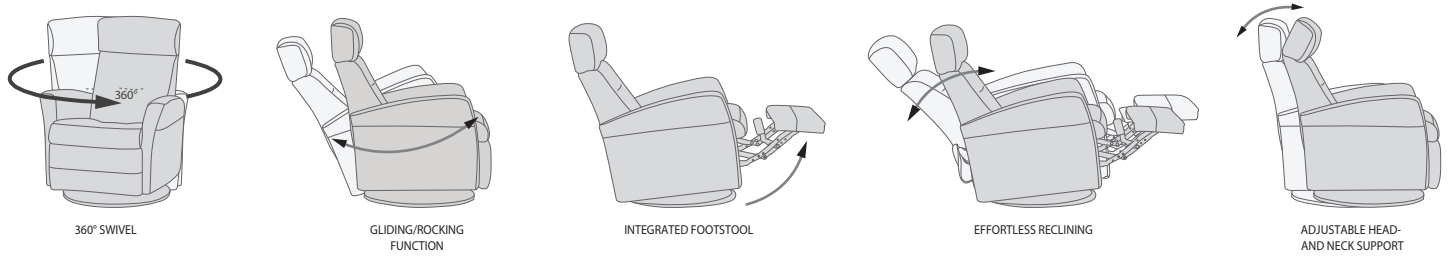

360° Swivel

Gliding/
Rocking function

Integrated footstool

Effortless reclining

Adjustable head-
and neck support

MONZA GLIDER

FUNCTIONS

FUNCTIONS