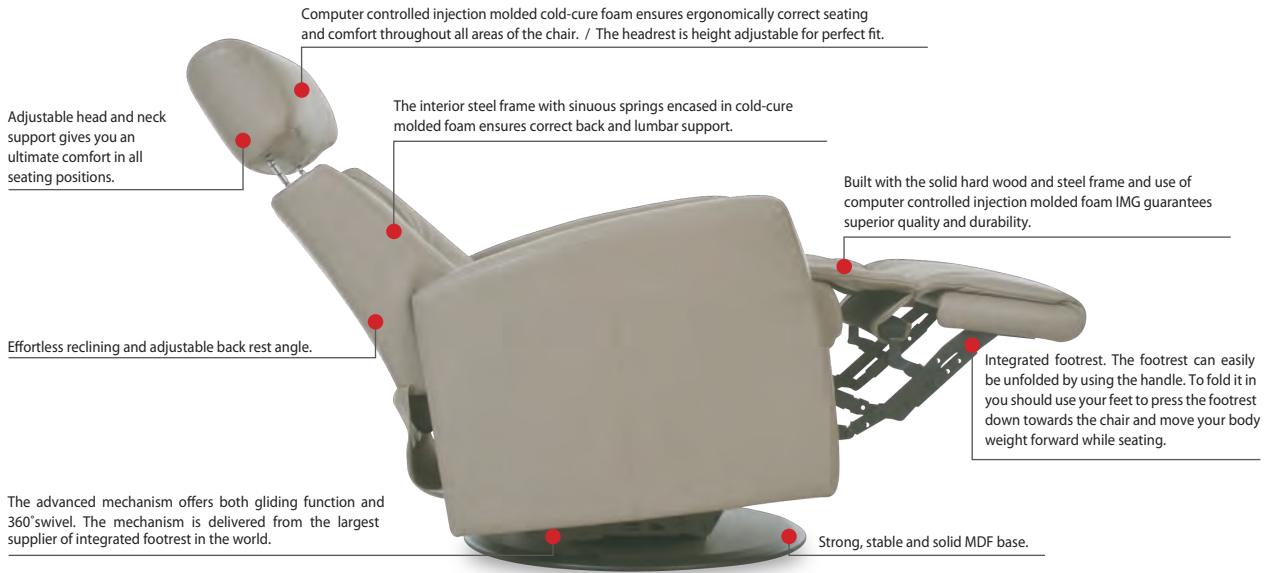

360° Swivel

Gliding/
Rocking function

Integrated footstool

Effortless reclining

Adjustable head-
and neck support

MONZA GLIDER

FUNCTIONS

FUNCTIONS