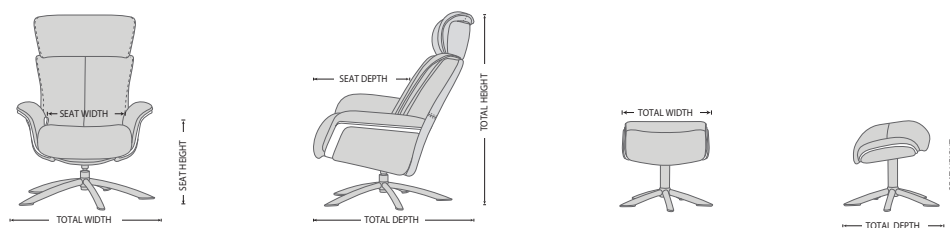

DESIGNED IN NORWAY

See warranty policy for more details.

SPACE 58.58 RECLINER & OTTOMAN

FUNCTIONS

BASE OPTIONS

DIMENSIONS

CHAIR SIZE	TOTAL WIDTH	TOTAL DEPTH	TOTAL HEIGHT	SEAT WIDTH	SEAT HEIGHT	SEAT DEPTH
Space 58.58	82 cm / 32.2 in	82.5 - 86 cm / 32.4 - 33.8 in	101 - 114 cm / 39.7 - 44.8 in	48.5 cm / 19 in	45 cm / 17.7 in	52 cm / 20.4 in
Space 58.58 Ottoman	51 cm / 20 in	44 cm / 17.3 in	45 cm / 17.7 in			

* The dimensions are approximate and may vary with +/-2cm

WOHLERS
HOMEWARES & FURNITURE

RICHMOND | TANUNDA | MOUNT BARKER

IMG[®]
N O R W A Y