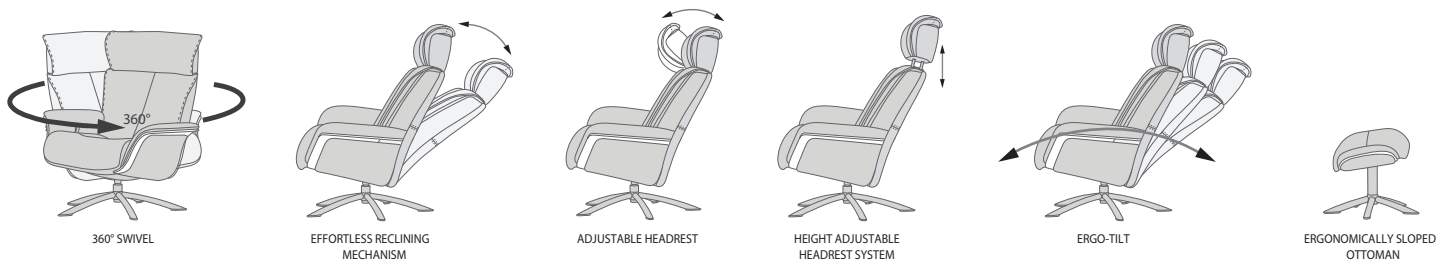

DESIGNED IN NORWAY

See warranty policy for more details.

SPACE 58.58 RECLINER & OTTOMAN

FUNCTIONS

BASE OPTIONS

DIMENSIONS

CHAIR SIZE	TOTAL WIDTH	TOTAL DEPTH	TOTAL HEIGHT	SEAT WIDTH	SEAT HEIGHT	SEAT DEPTH
Space 58.58	82 cm / 32.2 in	82.5 - 86 cm / 32.4 - 33.8 in	101 - 114 cm / 39.7 - 44.8 in	48.5 cm / 19 in	45 cm / 17.7 in	52 cm / 20.4 in
Space 58.58 Ottoman	51 cm / 20 in	44 cm / 17.3 in	45 cm / 17.7 in			