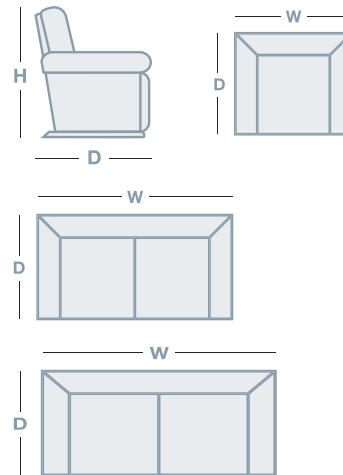

## IN THE RANGE

	W	D	H
 Splendor Chair	1245mm	955mm	940mm
 Splendor 2.5 Seater	1955mm	955mm	940mm
 Splendor 3 Seater	2160mm	955mm	940mm
Splendor Chaise Modular			940mm

## HOW TO MEASURE