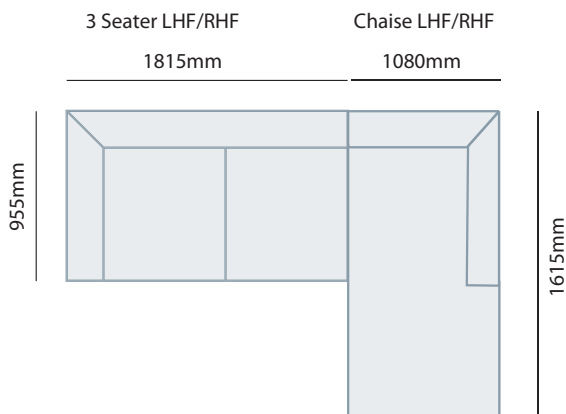

CHAISE MODULAR

WOHLERS
HOMEWARES & FURNITURE

WWW.WOHLERS.COM.AU

TANUNDA | RICHMOND | MT BARKER

LA Z BOY
Live life Comfortably.

Coverings: Product image may depict coverings that are no longer available or differ from actual color. For current covering options please contact your local retailer.

Dimensions: Please note that variations in dimensions and appearance can occur. Construction differences in upholstery covering (cloth and leather) can cause variances in dimensions. All dimensions are shown in millimeters. Measurements quoted are a guide only. Please confirm details with your local retailer before ordering.