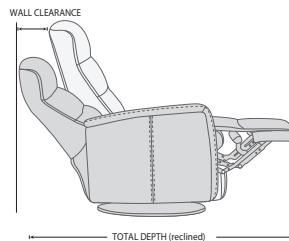

DIMENSIONS

CHAIR SIZE	TOTAL WIDTH	TOTAL DEPTH	TOTAL HEIGHT	SEAT WIDTH	SEAT HEIGHT	SEAT DEPTH	TOTAL DEPTH (reclined)	WALL CLEARANCE REQUIREMENT
Loyd RG251 standard size with chaise	77 cm / 30.3 in	92 cm / 36.2 in	103 cm / 40.5 in	50 cm / 19.6 in	48 cm / 18.8 in	55 cm / 21.6 in	159 cm / 62.5 in	31 cm / 12.2 in
Loyd RG351 large size with chaise	83 cm / 32.6 in	94 cm / 37 in	105 cm / 41.3 in	55 cm / 21.6 in	48 cm / 18.8 in	56 cm / 22 in	162 cm / 63.7 in	35 cm / 13.7 in
Loyd RM251 standard size with chaise	77 cm / 30.3 in	92 cm / 36.2 in	103 cm / 40.5 in	50 cm / 19.6 in	48 cm / 18.8 in	55 cm / 21.6 in	159 cm / 62.5 in	31 cm / 12.2 in
Loyd RM351 large size with chaise	83 cm / 32.6 in	94 cm / 37 in	105 cm / 41.3 in	55 cm / 21.6 in	48 cm / 18.8 in	56 cm / 22 in	162 cm / 63.7 in	35 cm / 13.7 in
Loyd RMS251 standard size with chaise	78 cm / 30.7 in	89 cm / 35 in	105.5 cm / 41.5 in	51.5 cm / 20.2 in	50 cm / 19.6 in	51 cm / 20 in	162.5 cm / 63.9 in	33 cm / 12.9 in
Loyd RMS351 large size with chaise	83 cm / 32.6 in	94 cm / 37 in	108 cm / 42.5 in	56 cm / 22 in	51 cm / 20 in	53.5 cm / 21 in	162 cm / 63.7 in	34 cm / 13.3 in

* The dimensions are approximate and may vary with +/-2cm

WOHLERS

HOMEWARES & FURNITURE

RICHMOND | TANUNDA | MOUNT BARKER