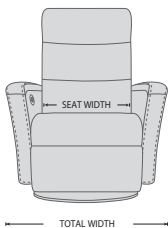

DIMENSIONS

CHAIR SIZE	TOTAL WIDTH	TOTAL DEPTH	TOTAL HEIGHT	SEAT WIDTH	SEAT HEIGHT	SEAT DEPTH	TOTAL DEPTH (reclined)	WALL CLEARANCE REQUIREMENT
Loyd RG251 standard size with chaise	77 cm / 30.3 in	92 cm / 36.2 in	103 cm / 40.5 in	50 cm / 19.6 in	48 cm / 18.8 in	55 cm / 21.6 in	159 cm / 62.5 in	31 cm / 12.2 in
Loyd RG351 large size with chaise	83 cm / 32.6 in	94 cm / 37 in	105 cm / 41.3 in	55 cm / 21.6 in	48 cm / 18.8 in	56 cm / 22 in	162 cm / 63.7 in	35 cm / 13.7 in
Loyd RM251 standard size with chaise	77 cm / 30.3 in	92 cm / 36.2 in	103 cm / 40.5 in	50 cm / 19.6 in	48 cm / 18.8 in	55 cm / 21.6 in	159 cm / 62.5 in	31 cm / 12.2 in
Loyd RM351 large size with chaise	83 cm / 32.6 in	94 cm / 37 in	105 cm / 41.3 in	55 cm / 21.6 in	48 cm / 18.8 in	56 cm / 22 in	162 cm / 63.7 in	35 cm / 13.7 in
Loyd RMS251 standard size with chaise	78 cm / 30.7 in	89 cm / 35 in	105.5 cm / 41.5 in	51.5 cm / 20.2 in	50 cm / 19.6 in	51 cm / 20 in	162.5 cm / 63.9 in	33 cm / 12.9 in
Loyd RMS351 large size with chaise	83 cm / 32.6 in	94 cm / 37 in	108 cm / 42.5 in	56 cm / 22 in	51 cm / 20 in	53.5 cm / 21 in	162 cm / 63.7 in	34 cm / 13.3 in

* The dimensions are approximate and may vary with +/-2cm

WOHLERS

HOMEWARES & FURNITURE

RICHMOND | TANUNDA | MOUNT BARKER