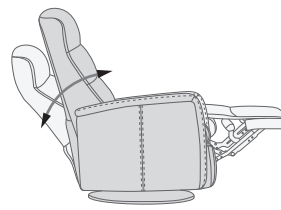

EFFORTLESS RECLINING