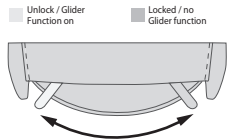

OPTIONS

GLIDING/ROCKING FUNCTION