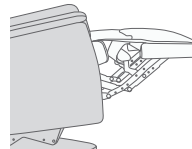

CHAISE OPTION