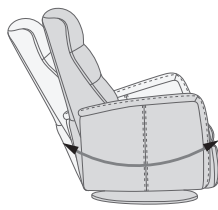

GLIDING/ROCKING FUNCTION