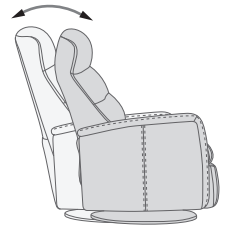

ADJUSTABLE HEAD- AND NECK SUPPORT