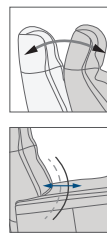

*OPTIONAL "SUPPORT" (S) MOTOR FUNCTION

Both functions enhance effortlessly the natural curvature of your spine giving you relaxing support.