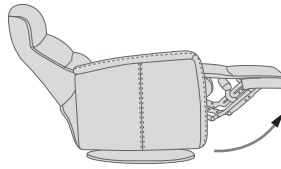

INTEGRATED FOOTSTOOL