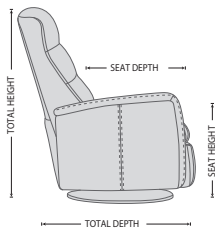

DIMENSIONS

CHAIR SIZE	TOTAL WIDTH	TOTAL DEPTH	TOTAL HEIGHT	SEAT WIDTH	SEAT HEIGHT	SEAT DEPTH	TOTAL DEPTH (reclined)	WALL CLEARANCE REQUIREMENT
Loyd RG251 standard size with chaise	77 cm / 30.3 in	92 cm / 36.2 in	103 cm / 40.5 in	50 cm / 19.6 in	48 cm / 18.8 in	55 cm / 21.6 in	159 cm / 62.5 in	31 cm / 12.2 in
Loyd RG351 large size with chaise	83 cm / 32.6 in	94 cm / 37 in	105 cm / 41.3 in	55 cm / 21.6 in	48 cm / 18.8 in	56 cm / 22 in	162 cm / 63.7 in	35 cm / 13.7 in
Loyd RM251 standard size with chaise	77 cm / 30.3 in	92 cm / 36.2 in	103 cm / 40.5 in	50 cm / 19.6 in	48 cm / 18.8 in	55 cm / 21.6 in	159 cm / 62.5 in	31 cm / 12.2 in
Loyd RM351 large size with chaise	83 cm / 32.6 in	94 cm / 37 in	105 cm / 41.3 in	55 cm / 21.6 in	48 cm / 18.8 in	56 cm / 22 in	162 cm / 63.7 in	35 cm / 13.7 in
Loyd RMS251 standard size with chaise	78 cm / 30.7 in	89 cm / 35 in	105.5 cm / 41.5 in	51.5 cm / 20.2 in	50 cm / 19.6 in	51 cm / 20 in	162.5 cm / 63.9 in	33 cm / 12.9 in
Loyd RMS351 large size with chaise	83 cm / 32.6 in	94 cm / 37 in	108 cm / 42.5 in	56 cm / 22 in	51 cm / 20 in	53.5 cm / 21 in	162 cm / 63.7 in	34 cm / 13.3 in

* The dimensions are approximate and may vary with +/-2cm

WOHLERS

HOMEWARES & FURNITURE

RICHMOND | TANUNDA | MOUNT BARKER