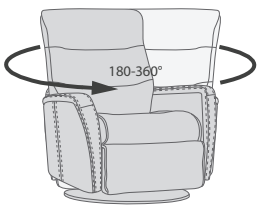

FUNCTIONS

180 - 360° SWIVEL