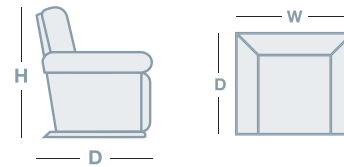

FEATURES & OPTIONS

- 6 Piece Power Modular
- A variety of pieces can be configured to any room size or shape
- Customisable with your choice of fabrics and leathers

HOW TO MEASURE

IN THE RANGE	W	D	H
Modular			970mm

MODULAR

1.5 Pwr Rec LHF/RHF	Corner	Armless 1.5 Seater/Rec/Pwr Rec	Chaise w/cnr LHF/RHF	Console
1050mm	1120mm	800mm	1050mm	350mm

WOHLERS
HOMEWARES & FURNITURE

www.wohlers.com.au

L A  B O Y®

Coverings: Product image may depict coverings that are no longer available or differ from actual colour. For current covering options please contact your local retailer.