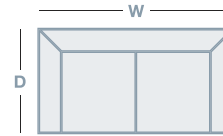

KENNEDY

OVERVIEW

Generously scaled and cushioned with extra-wide seats, the Kennedy power modular takes relaxation to a new level of comfort. Flared pillow top arms gently envelop your body as you lounge. Casually styled for today's busy families, the Kennedy modular features a tufted back design that looks great in any room.

FEATURES & OPTIONS

- 6 Piece Power Modular
- A variety of pieces can be configured to any room size or shape
- Customisable with your choice of fabrics and leathers

HOW TO MEASURE

IN THE RANGE	W	D	H
Modular			970mm

MODULAR

1.5 Pwr Rec LHF/RHF	Corner	Armless 1.5 Seater/Rec/Pwr Rec	Chaise w/cnr LHF/RHF	Console
1050mm	1120mm	800mm	1050mm	350mm

WOHLERS
HOMEWARES & FURNITURE

www.wohlers.com.au

L A  B O Y®

Coverings: Product image may depict coverings that are no longer available or differ from actual colour. For current covering options please contact your local retailer.