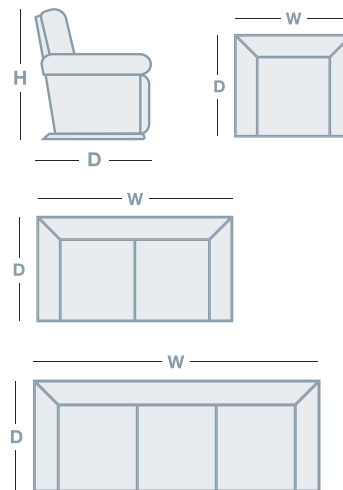

HOW TO MEASURE