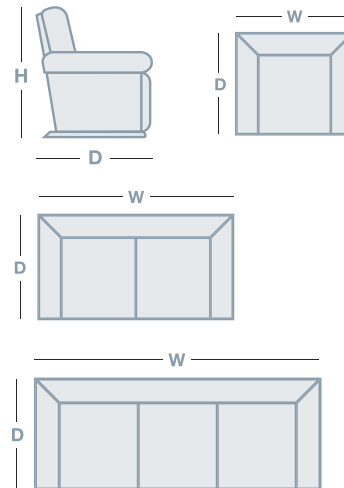

HOW TO MEASURE

WOHLERS

HOMEWARES | FURNITURE | CAFE

CONNECT WITH US

www.wohlers.com.au

Mount Barker | Richmond | Tanunda

LA Z BOY
FURNITURE GALLERY®

Coverings: Product image may depict coverings that are no longer available or differ from actual colour. For current covering options please contact your local retailer.

Dimensions: Please note that variations in dimensions and appearance can occur. Construction differences in upholstery covering (fabric and leather) can cause variances in dimensions. All dimensions are shown in millimeters. Measurements quoted are a guide only. Please confirm details with your local retailer before ordering.

Product illustrations: The product images shown are for illustration purposes only and may not be an exact representation of the product. Please confirm details with your local retailer before ordering.