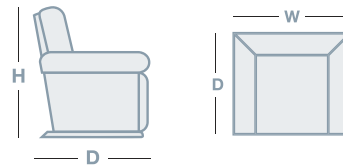

ASCOT BRONZE LIFT

OVERVIEW

If you are looking for a chair that has all the bells and whistles but is petite, then the Ascot lift is your chair! Scaled slightly smaller than other lift chairs in our range, it is the ideal electric lift chair for small living spaces. Designed to easily fit through doors the Ascot can be moved with relative ease throughout the house. Offered in both fabric and leather.

FEATURES

- Two button hand control – easy to control with convenient size buttons Convenient two button control
- Footrest raises before the back reclines
- Choose fully recline or vary positions with a touch of a finger
- Side pocket storage

HOW TO MEASURE

IN THE RANGE

Ascot Bronze Lift

W	D	H
790mm	840mm	1040mm

WOHLERS
HOMEWARES | FURNITURE | CAFE

MOUNT BARKER | RICHMOND | TANUNDA | VICTOR HARBOR

L A Z BOY
Live life Comfortably.

Coverings: Product image may depict coverings that are no longer available or differ from actual color. For current covering options please contact your local retailer.