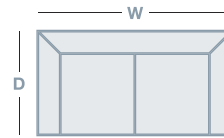

### IN THE RANGE

	W	D	H
 Luton 2.5 Seater	1730mm	990mm	825mm
 Luton 3 Seater	2185mm	990mm	825mm