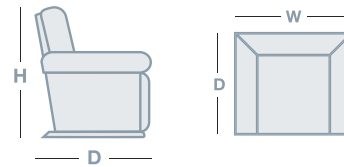

## HOW TO MEASURE

### IN THE RANGE

	W	D	H
 Luton 2.5 Seater	1730mm	990mm	825mm
 Luton 3 Seater	2185mm	990mm	825mm