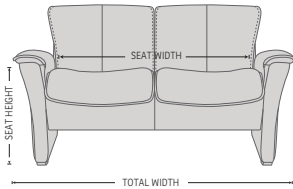

DESIGNED IN NORWAY

See warranty policy for more details.

NORDIC 97 FUNCTION SOFA

ADJUSTABLE HEADREST SYSTEM
Exclusive adjustment system that allows your head and neck to rest in an infinite number of comfort positions.

The rock-solid steel undercarriage provides long-term stability.

FUNCTIONS

EFFORTLESS RECLINING MECHANISM

ADJUSTABLE HEADREST

HIGH ADJUSTABLE HEADREST

DIMENSIONS

CHAIR SIZE	TOTAL WIDTH	TOTAL DEPTH	TOTAL HEIGHT	SEAT WIDTH	SEAT HEIGHT	SEAT DEPTH	WALL CLEARANCE
FS Nordic 97 1 SEAT Low back	87 cm / 34.2 in	90 cm / 35.4 in	81 cm / 31.8 in	55 cm / 21.6 in	46 cm / 18.1 in	56 cm / 22 in	20 cm / 7.8 in
FS Nordic 97 2 SEAT Low back	142 cm / 55.9 in	90 cm / 35.4 in	81 cm / 31.8 in	110 cm / 43.3 in	46 cm / 18.1 in	56 cm / 22 in	20 cm / 7.8 in
FS Nordic 97 3 SEAT Low back	197 cm / 77.5 in	90 cm / 35.4 in	81 cm / 31.8 in	165 cm / 64.9 in	46 cm / 18.1 in	56 cm / 22 in	20 cm / 7.8 in
FS Nordic 97 1 SEAT High back	87 cm / 34.2 in	90 cm / 35.4 in	95 - 108 cm / 37.4 - 42.5 in	55 cm / 21.6 in	46 cm / 18.1 in	56 cm / 22 in	30 - 44 cm / 11.8 - 17.3 in
FS Nordic 97 2 SEAT High back	142 cm / 55.9 in	90 cm / 35.4 in	95 - 108 cm / 37.4 - 42.5 in	110 cm / 43.3 in	46 cm / 18.1 in	56 cm / 22 in	30 - 44 cm / 11.8 - 17.3 in
FS Nordic 97 3 SEAT High back	197 cm / 77.5 in	90 cm / 35.4 in	95 - 108 cm / 37.4 - 42.5 in	165 cm / 64.9 in	46 cm / 18.1 in	56 cm / 22 in	30 - 44 cm / 11.8 - 17.3 in

* The dimensions are approximate and may vary with +/-2cm