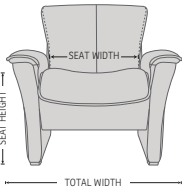

DESIGNED IN NORWAY

See warranty policy for more details.

NORDIC 97 FUNCTION SOFA

ADJUSTABLE HEADREST SYSTEM
Exclusive adjustment system that allows your head and neck to rest in an infinite number of comfort positions.

The rock-solid steel undercarriage provides long-term stability.

FUNCTIONS

EFFORTLESS RECLINING MECHANISM

ADJUSTABLE HEADREST

HIGH ADJUSTABLE HEADREST

DIMENSIONS

CHAIR SIZE	TOTAL WIDTH	TOTAL DEPTH	TOTAL HEIGHT	SEAT WIDTH	SEAT HEIGHT	SEAT DEPTH	WALL CLEARANCE
FS Nordic 97 1 SEAT Low back	87 cm / 34.2 in	90 cm / 35.4 in	81 cm / 31.8 in	55 cm / 21.6 in	46 cm / 18.1 in	56 cm / 22 in	20 cm / 7.8 in
FS Nordic 97 2 SEAT Low back	142 cm / 55.9 in	90 cm / 35.4 in	81 cm / 31.8 in	110 cm / 43.3 in	46 cm / 18.1 in	56 cm / 22 in	20 cm / 7.8 in
FS Nordic 97 3 SEAT Low back	197 cm / 77.5 in	90 cm / 35.4 in	81 cm / 31.8 in	165 cm / 64.9 in	46 cm / 18.1 in	56 cm / 22 in	20 cm / 7.8 in
FS Nordic 97 1 SEAT High back	87 cm / 34.2 in	90 cm / 35.4 in	95 - 108 cm / 37.4 - 42.5 in	55 cm / 21.6 in	46 cm / 18.1 in	56 cm / 22 in	30 - 44 cm / 11.8 - 17.3 in
FS Nordic 97 2 SEAT High back	142 cm / 55.9 in	90 cm / 35.4 in	95 - 108 cm / 37.4 - 42.5 in	110 cm / 43.3 in	46 cm / 18.1 in	56 cm / 22 in	30 - 44 cm / 11.8 - 17.3 in
FS Nordic 97 3 SEAT High back	197 cm / 77.5 in	90 cm / 35.4 in	95 - 108 cm / 37.4 - 42.5 in	165 cm / 64.9 in	46 cm / 18.1 in	56 cm / 22 in	30 - 44 cm / 11.8 - 17.3 in

* The dimensions are approximate and may vary with +/-2cm