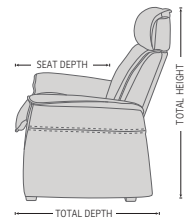

The rock-solid steel undercarriage provides long-term stability.

FUNCTIONS

EFFORTLESS RECLINING MECHANISM

ADJUSTABLE HEADREST

HIGH ADJUSTABLE HEADREST

DIMENSIONS

CHAIR SIZE	TOTAL WIDTH	TOTAL DEPTH	TOTAL HEIGHT	SEAT WIDTH	SEAT HEIGHT	SEAT DEPTH	WALL CLEARANCE
FS Nordic 97 1 SEAT Low back	87 cm / 34.2 in	90 cm / 35.4 in	81 cm / 31.8 in	55 cm / 21.6 in	46 cm / 18.1 in	56 cm / 22 in	20 cm / 7.8 in
FS Nordic 97 2 SEAT Low back	142 cm / 55.9 in	90 cm / 35.4 in	81 cm / 31.8 in	110 cm / 43.3 in	46 cm / 18.1 in	56 cm / 22 in	20 cm / 7.8 in
FS Nordic 97 3 SEAT Low back	197 cm / 77.5 in	90 cm / 35.4 in	81 cm / 31.8 in	165 cm / 64.9 in	46 cm / 18.1 in	56 cm / 22 in	20 cm / 7.8 in
FS Nordic 97 1 SEAT High back	87 cm / 34.2 in	90 cm / 35.4 in	95 - 108 cm / 37.4 - 42.5 in	55 cm / 21.6 in	46 cm / 18.1 in	56 cm / 22 in	30 - 44 cm / 11.8 - 17.3 in
FS Nordic 97 2 SEAT High back	142 cm / 55.9 in	90 cm / 35.4 in	95 - 108 cm / 37.4 - 42.5 in	110 cm / 43.3 in	46 cm / 18.1 in	56 cm / 22 in	30 - 44 cm / 11.8 - 17.3 in
FS Nordic 97 3 SEAT High back	197 cm / 77.5 in	90 cm / 35.4 in	95 - 108 cm / 37.4 - 42.5 in	165 cm / 64.9 in	46 cm / 18.1 in	56 cm / 22 in	30 - 44 cm / 11.8 - 17.3 in

* The dimensions are approximate and may vary with +/-2cm