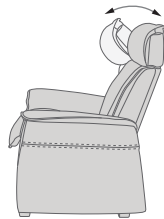

ADJUSTABLE HEADREST