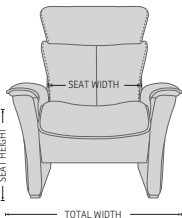

The rock-solid steel undercarriage provides long-term stability.

FUNCTIONS

EFFORTLESS RECLINING MECHANISM

ADJUSTABLE HEADREST

HIGH ADJUSTABLE HEADREST

DIMENSIONS

CHAIR SIZE	TOTAL WIDTH	TOTAL DEPTH	TOTAL HEIGHT	SEAT WIDTH	SEAT HEIGHT	SEAT DEPTH	WALL CLEARANCE
FS Nordic 97 1 SEAT Low back	87 cm / 34.2 in	90 cm / 35.4 in	81 cm / 31.8 in	55 cm / 21.6 in	46 cm / 18.1 in	56 cm / 22 in	20 cm / 7.8 in
FS Nordic 97 2 SEAT Low back	142 cm / 55.9 in	90 cm / 35.4 in	81 cm / 31.8 in	110 cm / 43.3 in	46 cm / 18.1 in	56 cm / 22 in	20 cm / 7.8 in
FS Nordic 97 3 SEAT Low back	197 cm / 77.5 in	90 cm / 35.4 in	81 cm / 31.8 in	165 cm / 64.9 in	46 cm / 18.1 in	56 cm / 22 in	20 cm / 7.8 in
FS Nordic 97 1 SEAT High back	87 cm / 34.2 in	90 cm / 35.4 in	95 - 108 cm / 37.4 - 42.5 in	55 cm / 21.6 in	46 cm / 18.1 in	56 cm / 22 in	30 - 44 cm / 11.8 - 17.3 in
FS Nordic 97 2 SEAT High back	142 cm / 55.9 in	90 cm / 35.4 in	95 - 108 cm / 37.4 - 42.5 in	110 cm / 43.3 in	46 cm / 18.1 in	56 cm / 22 in	30 - 44 cm / 11.8 - 17.3 in
FS Nordic 97 3 SEAT High back	197 cm / 77.5 in	90 cm / 35.4 in	95 - 108 cm / 37.4 - 42.5 in	165 cm / 64.9 in	46 cm / 18.1 in	56 cm / 22 in	30 - 44 cm / 11.8 - 17.3 in

* The dimensions are approximate and may vary with +/-2cm