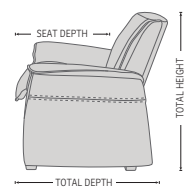

DESIGNED IN NORWAY

See warranty policy for more details.

NORDIC 97 FUNCTION SOFA

ADJUSTABLE HEADREST SYSTEM
Exclusive adjustment system that allows your head and neck to rest in an infinite number of comfort positions.

The rock-solid steel undercarriage provides long-term stability.

FUNCTIONS

EFFORTLESS RECLINING MECHANISM

ADJUSTABLE HEADREST

HIGH ADJUSTABLE HEADREST

DIMENSIONS

CHAIR SIZE	TOTAL WIDTH	TOTAL DEPTH	TOTAL HEIGHT	SEAT WIDTH	SEAT HEIGHT	SEAT DEPTH	WALL CLEARANCE
FS Nordic 97 1 SEAT Low back	87 cm / 34.2 in	90 cm / 35.4 in	81 cm / 31.8 in	55 cm / 21.6 in	46 cm / 18.1 in	56 cm / 22 in	20 cm / 7.8 in
FS Nordic 97 2 SEAT Low back	142 cm / 55.9 in	90 cm / 35.4 in	81 cm / 31.8 in	110 cm / 43.3 in	46 cm / 18.1 in	56 cm / 22 in	20 cm / 7.8 in
FS Nordic 97 3 SEAT Low back	197 cm / 77.5 in	90 cm / 35.4 in	81 cm / 31.8 in	165 cm / 64.9 in	46 cm / 18.1 in	56 cm / 22 in	20 cm / 7.8 in
FS Nordic 97 1 SEAT High back	87 cm / 34.2 in	90 cm / 35.4 in	95 - 108 cm / 37.4 - 42.5 in	55 cm / 21.6 in	46 cm / 18.1 in	56 cm / 22 in	30 - 44 cm / 11.8 - 17.3 in
FS Nordic 97 2 SEAT High back	142 cm / 55.9 in	90 cm / 35.4 in	95 - 108 cm / 37.4 - 42.5 in	110 cm / 43.3 in	46 cm / 18.1 in	56 cm / 22 in	30 - 44 cm / 11.8 - 17.3 in
FS Nordic 97 3 SEAT High back	197 cm / 77.5 in	90 cm / 35.4 in	95 - 108 cm / 37.4 - 42.5 in	165 cm / 64.9 in	46 cm / 18.1 in	56 cm / 22 in	30 - 44 cm / 11.8 - 17.3 in

* The dimensions are approximate and may vary with +/-2cm