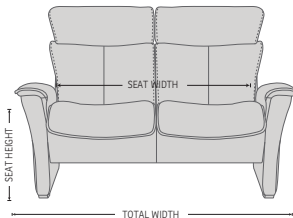

DESIGNED IN NORWAY

See warranty policy for more details.

NORDIC 97 FUNCTION SOFA

ADJUSTABLE HEADREST SYSTEM
Exclusive adjustment system that allows your head and neck to rest in an infinite number of comfort positions.

The rock-solid steel undercarriage provides long-term stability.

FUNCTIONS

EFFORTLESS RECLINING MECHANISM

ADJUSTABLE HEADREST

HIGH ADJUSTABLE HEADREST

DIMENSIONS

CHAIR SIZE	TOTAL WIDTH	TOTAL DEPTH	TOTAL HEIGHT	SEAT WIDTH	SEAT HEIGHT	SEAT DEPTH	WALL CLEARANCE
FS Nordic 97 1 SEAT Low back	87 cm / 34.2 in	90 cm / 35.4 in	81 cm / 31.8 in	55 cm / 21.6 in	46 cm / 18.1 in	56 cm / 22 in	20 cm / 7.8 in
FS Nordic 97 2 SEAT Low back	142 cm / 55.9 in	90 cm / 35.4 in	81 cm / 31.8 in	110 cm / 43.3 in	46 cm / 18.1 in	56 cm / 22 in	20 cm / 7.8 in
FS Nordic 97 3 SEAT Low back	197 cm / 77.5 in	90 cm / 35.4 in	81 cm / 31.8 in	165 cm / 64.9 in	46 cm / 18.1 in	56 cm / 22 in	20 cm / 7.8 in
FS Nordic 97 1 SEAT High back	87 cm / 34.2 in	90 cm / 35.4 in	95 - 108 cm / 37.4 - 42.5 in	55 cm / 21.6 in	46 cm / 18.1 in	56 cm / 22 in	30 - 44 cm / 11.8 - 17.3 in
FS Nordic 97 2 SEAT High back	142 cm / 55.9 in	90 cm / 35.4 in	95 - 108 cm / 37.4 - 42.5 in	110 cm / 43.3 in	46 cm / 18.1 in	56 cm / 22 in	30 - 44 cm / 11.8 - 17.3 in
FS Nordic 97 3 SEAT High back	197 cm / 77.5 in	90 cm / 35.4 in	95 - 108 cm / 37.4 - 42.5 in	165 cm / 64.9 in	46 cm / 18.1 in	56 cm / 22 in	30 - 44 cm / 11.8 - 17.3 in

* The dimensions are approximate and may vary with +/-2cm