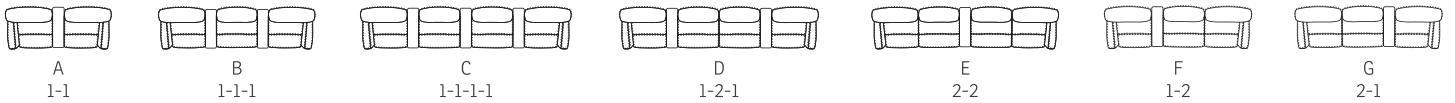

LEANDER MODULAR SEATING SYSTEM

POWER+™

- A Adjustable head and neck support gives you ultimate comfort in all seating positions.
- B Effortless reclining and adjustable back rest angle as your heart desires.
- C Computer controlled injection molded cold-cure foam ensures ergonomically correct seating and comfort throughout all areas of the chair. The headrest is height adjustable for perfect fit.
- D The interior steel frame with sinuous springs encased in cold-cure molded foam ensures correct back and lumbar support.
- E Built with a solid hard wood and steel frame and IMG uses computer controlled injection moulded foam. This guarantees superior quality and durability.
- F Integrated footrest. The footrest can easily be unfolded by using the handle. To fold it in you should use your feet to press the footrest down towards the chair and move your body weight forward while seating.

LIMITLESS COMBINATIONS

Straight arm

Angled arm

CONNECTION ARMS W/STORAGE

WALL SAVER MECHANISM

MOTOR OPTION

1. Leander can be delivered with two different mechanisms.
2. Wall saver mechanism with inside handle (WS) (can be placed closer to the wall compared to Recliner mechanism)
   - Wall saver mechanism with motor (WM). The motor is made from one of the leading European motor supplier. Different plug-in cords are available according to regional/national specifications.

POWER™ POWER+™