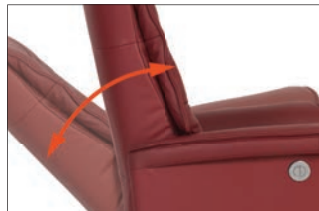

MOTORISED RECLINING