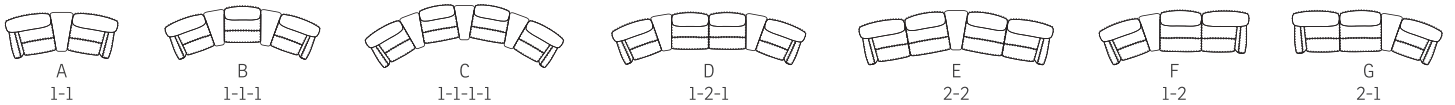

Angled arm

CONNECTION ARMS W/STORAGE

WALL SAVER MECHANISM