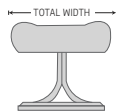

Three seat height options (ring base)

Two ottoman height options (ring base)

360° Swivel

Adjustable Headrest

Effortless Reclining

Height Adjustable Headrest System

Freestanding Footstool

NORDIC 97 RECLINER & OTTOMAN

FUNCTIONS

BASE OPTIONS

DIMENSIONS

| CHAIR SIZE | TOTAL WIDTH | TOTAL DEPTH | TOTAL HEIGHT | SEAT WIDTH | SEAT HEIGHT | SEAT DEPTH |
|-------------------------|-----------------|-----------------|-------------------------------|-----------------|-----------------|-----------------|
| Nordic 97 standard size | 77 cm / 30.3 in | 76 cm / 29.9 in | 100 - 112 cm / 39.4 - 44.1 in | 50 cm / 19.6 in | 45 cm / 17.7 in | 50 cm / 19.6 in |
| Nordic 97 large size | 82 cm / 32.2 in | 79 cm / 31.1 in | 104 - 116 cm / 40.9 - 45.6 in | 55 cm / 21.6 in | 45 cm / 17.7 in | 50 cm / 19.6 in |
| Nordic 97 Ottoman | 50 cm / 19.6 in | 47 cm / 18.5 in | 45 cm / 17.7 in | | 39 cm / 15.3 in | |