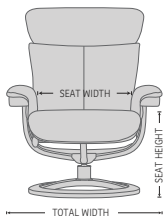

Three seat height options (ring base)

Two ottoman height options (ring base)

360° Swivel

Adjustable Headrest

Effortless Reclining

Height Adjustable Headrest System

Freestanding Footstool

NORDIC 97 RECLINER & OTTOMAN

FUNCTIONS

BASE OPTIONS

DIMENSIONS

| CHAIR SIZE | TOTAL WIDTH | TOTAL DEPTH | TOTAL HEIGHT | SEAT WIDTH | SEAT HEIGHT | SEAT DEPTH |
|-------------------------|-----------------|-----------------|-------------------------------|-----------------|-----------------|-----------------|
| Nordic 97 standard size | 77 cm / 30.3 in | 76 cm / 29.9 in | 100 - 112 cm / 39.4 - 44.1 in | 50 cm / 19.6 in | 45 cm / 17.7 in | 50 cm / 19.6 in |
| Nordic 97 large size | 82 cm / 32.2 in | 79 cm / 31.1 in | 104 - 116 cm / 40.9 - 45.6 in | 55 cm / 21.6 in | 45 cm / 17.7 in | 50 cm / 19.6 in |
| Nordic 97 Ottoman | 50 cm / 19.6 in | 47 cm / 18.5 in | 45 cm / 17.7 in | | 39 cm / 15.3 in | |