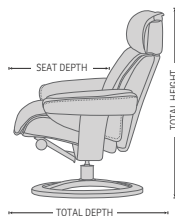

Three seat height options (ring base)

Two ottoman height options (ring base)

360° Swivel

Adjustable Headrest

Effortless Reclining

Height Adjustable Headrest System

Freestanding Footstool

NORDIC 97 RECLINER & OTTOMAN

FUNCTIONS

BASE OPTIONS

DIMENSIONS

| CHAIR SIZE | TOTAL WIDTH | TOTAL DEPTH | TOTAL HEIGHT | SEAT WIDTH | SEAT HEIGHT | SEAT DEPTH |
|-------------------------|-----------------|-----------------|-------------------------------|-----------------|-----------------|-----------------|
| Nordic 97 standard size | 77 cm / 30.3 in | 76 cm / 29.9 in | 100 - 112 cm / 39.4 - 44.1 in | 50 cm / 19.6 in | 45 cm / 17.7 in | 50 cm / 19.6 in |
| Nordic 97 large size | 82 cm / 32.2 in | 79 cm / 31.1 in | 104 - 116 cm / 40.9 - 45.6 in | 55 cm / 21.6 in | 45 cm / 17.7 in | 50 cm / 19.6 in |
| Nordic 97 Ottoman | 50 cm / 19.6 in | 47 cm / 18.5 in | 45 cm / 17.7 in | | 39 cm / 15.3 in | |