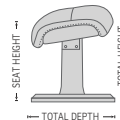

Three seat height options (ring base)

Two ottoman height options (ring base)

360° Swivel

Adjustable Headrest

Effortless Reclining

Height Adjustable Headrest System

Freestanding Footstool

NORDIC 97 RECLINER & OTTOMAN

FUNCTIONS

BASE OPTIONS

DIMENSIONS

| CHAIR SIZE | TOTAL WIDTH | TOTAL DEPTH | TOTAL HEIGHT | SEAT WIDTH | SEAT HEIGHT | SEAT DEPTH |
|-------------------------|-----------------|-----------------|-------------------------------|-----------------|-----------------|-----------------|
| Nordic 97 standard size | 77 cm / 30.3 in | 76 cm / 29.9 in | 100 - 112 cm / 39.4 - 44.1 in | 50 cm / 19.6 in | 45 cm / 17.7 in | 50 cm / 19.6 in |
| Nordic 97 large size | 82 cm / 32.2 in | 79 cm / 31.1 in | 104 - 116 cm / 40.9 - 45.6 in | 55 cm / 21.6 in | 45 cm / 17.7 in | 50 cm / 19.6 in |
| Nordic 97 Ottoman | 50 cm / 19.6 in | 47 cm / 18.5 in | 45 cm / 17.7 in | | 39 cm / 15.3 in | |