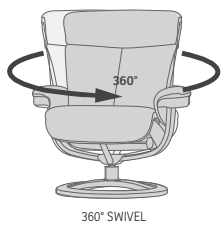

Three seat height options (ring base)

Two ottoman height options (ring base)

360° Swivel

Adjustable Headrest

Effortless Reclining

Height Adjustable Headrest System

Freestanding Footstool

NORDIC 97 RECLINER & OTTOMAN

FUNCTIONS

BASE OPTIONS

DIMENSIONS

| CHAIR SIZE | TOTAL WIDTH | TOTAL DEPTH | TOTAL HEIGHT | SEAT WIDTH | SEAT HEIGHT | SEAT DEPTH |
|-------------------------|-----------------|-----------------|-------------------------------|-----------------|-----------------|-----------------|
| Nordic 97 standard size | 77 cm / 30.3 in | 76 cm / 29.9 in | 100 - 112 cm / 39.4 - 44.1 in | 50 cm / 19.6 in | 45 cm / 17.7 in | 50 cm / 19.6 in |
| Nordic 97 large size | 82 cm / 32.2 in | 79 cm / 31.1 in | 104 - 116 cm / 40.9 - 45.6 in | 55 cm / 21.6 in | 45 cm / 17.7 in | 50 cm / 19.6 in |
| Nordic 97 Ottoman | 50 cm / 19.6 in | 47 cm / 18.5 in | 45 cm / 17.7 in | | 39 cm / 15.3 in | |