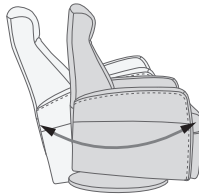

GLIDING/ROCKING FUNCTION