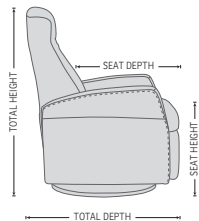

DIMENSIONS

CHAIR SIZE	TOTAL WIDTH	TOTAL DEPTH	TOTAL HEIGHT	SEAT WIDTH	SEAT HEIGHT	SEAT DEPTH	TOTAL DEPTH (reclined)	WALL CLEARANCE REQUIREMENT
Silverstone RG130 compact size	71 cm / 27.9 in	84 cm / 33 in	96 cm / 37.7 in	47 cm / 18.5 in	43 cm / 16.9 in	51 cm / 20 in	151 cm / 59.4 in	30 cm / 11.8 in
Silverstone RG131 compact size with chaise	71 cm / 27.9 in	86 cm / 33.8 in	96 cm / 37.7 in	47 cm / 18.5 in	43 cm / 16.9 in	51 cm / 20 in	151 cm / 59.4 in	30 cm / 11.8 in
Silverstone RG230 standard size	76 cm / 29.9 in	88 cm / 34.6 in	101 cm / 39.7 in	50 cm / 19.6 in	47 cm / 18.5 in	55 cm / 21.6 in	161 cm / 63.3 in	34 cm / 13.3 in
Silverstone RG231 standard size with chaise	76 cm / 29.9 in	90 cm / 35.4 in	101 cm / 39.7 in	50 cm / 19.6 in	47 cm / 18.5 in	55 cm / 21.6 in	161 cm / 63.3 in	34 cm / 13.3 in
Silverstone RG330 large size	82 cm / 32.2 in	88 cm / 34.6 in	101 cm / 39.7 in	55 cm / 21.6 in	47 cm / 18.5 in	55 cm / 21.6 in	161 cm / 63.3 in	34 cm / 13.3 in
Silverstone RG331 large size with chaise	82 cm / 32.2 in	90 cm / 35.4 in	101 cm / 39.7 in	55 cm / 21.6 in	47 cm / 18.5 in	55 cm / 21.6 in	161 cm / 63.3 in	34 cm / 13.3 in
Silverstone RM130 compact size	71 cm / 27.9 in	84 cm / 33 in	96 cm / 37.7 in	47 cm / 18.5 in	43 cm / 16.9 in	51 cm / 20 in	151 cm / 59.4 in	30 cm / 11.8 in
Silverstone RM131 compact size with chaise	71 cm / 27.9 in	86 cm / 33.8 in	96 cm / 37.7 in	47 cm / 18.5 in	43 cm / 16.9 in	51 cm / 20 in	151 cm / 59.4 in	30 cm / 11.8 in
Silverstone RM230 standard size	76 cm / 29.9 in	88 cm / 34.6 in	101 cm / 39.7 in	50 cm / 19.6 in	47 cm / 18.5 in	55 cm / 21.6 in	161 cm / 63.3 in	34 cm / 13.3 in
Silverstone RM231 standard size with chaise	76 cm / 29.9 in	90 cm / 35.4 in	101 cm / 39.7 in	50 cm / 19.6 in	47 cm / 18.5 in	55 cm / 21.6 in	161 cm / 63.3 in	34 cm / 13.3 in
Silverstone RM330 large size	82 cm / 32.2 in	88 cm / 34.6 in	101 cm / 39.7 in	55 cm / 21.6 in	47 cm / 18.5 in	55 cm / 21.6 in	161 cm / 63.3 in	34 cm / 13.3 in
Silverstone RM331 large size with chaise	82 cm / 32.2 in	90 cm / 35.4 in	101 cm / 39.7 in	55 cm / 21.6 in	47 cm / 18.5 in	55 cm / 21.6 in	161 cm / 63.3 in	34 cm / 13.3 in
Silverstone RMS130 compact size	71 cm / 27.9 in	84 cm / 33 in	96 cm / 37.7 in	47 cm / 18.5 in	43 cm / 16.9 in	47 cm / 18.5 in	151 cm / 59.4 in	30 cm / 11.8 in
Silverstone RMS131 compact size with chaise	71 cm / 27.9 in	86 cm / 33.8 in	96 cm / 37.7 in	47 cm / 18.5 in	43 cm / 16.9 in	47 cm / 18.5 in	151 cm / 59.4 in	30 cm / 11.8 in
Silverstone RMS230 standard size	76 cm / 29.9 in	90.5 cm / 35.6 in	104.5 cm / 41.1 in	51 cm / 20 in	48 cm / 18.8 in	56 cm / 22 in	159 cm / 62.5 in	34 cm / 13.3 in
Silverstone RMS231 standard size with chaise	76 cm / 29.9 in	90.5 cm / 35.6 in	104.5 cm / 41.1 in	51 cm / 20 in	48 cm / 18.8 in	53 cm / 20.8 in	159 cm / 62.5 in	34 cm / 13.3 in
Silverstone RMS330 large size	81 cm / 31.8 in	90.5 cm / 35.6 in	104.5 cm / 41.1 in	56 cm / 22 in	48 cm / 18.8 in	56 cm / 22 in	159 cm / 62.5 in	34 cm / 13.3 in
Silverstone RMS331 large size with chaise	81 cm / 31.8 in	90.5 cm / 35.6 in	104.5 cm / 41.1 in	56 cm / 22 in	48 cm / 18.8 in	53 cm / 20.8 in	159 cm / 62.5 in	34 cm / 13.3 in

* The dimensions are approximate and may vary with +/- 2cm

imgcomfort.com

IMG
COMFORT