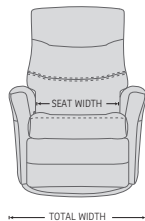

DIMENSIONS

CHAIR SIZE	TOTAL WIDTH	TOTAL DEPTH	TOTAL HEIGHT	SEAT WIDTH	SEAT HEIGHT	SEAT DEPTH	TOTAL DEPTH (reclined)	WALL CLEARANCE REQUIREMENT
Silverstone RG130 compact size	71 cm / 27.9 in	84 cm / 33 in	96 cm / 37.7 in	47 cm / 18.5 in	43 cm / 16.9 in	51 cm / 20 in	151 cm / 59.4 in	30 cm / 11.8 in
Silverstone RG131 compact size with chaise	71 cm / 27.9 in	86 cm / 33.8 in	96 cm / 37.7 in	47 cm / 18.5 in	43 cm / 16.9 in	51 cm / 20 in	151 cm / 59.4 in	30 cm / 11.8 in
Silverstone RG230 standard size	76 cm / 29.9 in	88 cm / 34.6 in	101 cm / 39.7 in	50 cm / 19.6 in	47 cm / 18.5 in	55 cm / 21.6 in	161 cm / 63.3 in	34 cm / 13.3 in
Silverstone RG231 standard size with chaise	76 cm / 29.9 in	90 cm / 35.4 in	101 cm / 39.7 in	50 cm / 19.6 in	47 cm / 18.5 in	55 cm / 21.6 in	161 cm / 63.3 in	34 cm / 13.3 in
Silverstone RG330 large size	82 cm / 32.2 in	88 cm / 34.6 in	101 cm / 39.7 in	55 cm / 21.6 in	47 cm / 18.5 in	55 cm / 21.6 in	161 cm / 63.3 in	34 cm / 13.3 in
Silverstone RG331 large size with chaise	82 cm / 32.2 in	90 cm / 35.4 in	101 cm / 39.7 in	55 cm / 21.6 in	47 cm / 18.5 in	55 cm / 21.6 in	161 cm / 63.3 in	34 cm / 13.3 in
Silverstone RM130 compact size	71 cm / 27.9 in	84 cm / 33 in	96 cm / 37.7 in	47 cm / 18.5 in	43 cm / 16.9 in	51 cm / 20 in	151 cm / 59.4 in	30 cm / 11.8 in
Silverstone RM131 compact size with chaise	71 cm / 27.9 in	86 cm / 33.8 in	96 cm / 37.7 in	47 cm / 18.5 in	43 cm / 16.9 in	51 cm / 20 in	151 cm / 59.4 in	30 cm / 11.8 in
Silverstone RM230 standard size	76 cm / 29.9 in	88 cm / 34.6 in	101 cm / 39.7 in	50 cm / 19.6 in	47 cm / 18.5 in	55 cm / 21.6 in	161 cm / 63.3 in	34 cm / 13.3 in
Silverstone RM231 standard size with chaise	76 cm / 29.9 in	90 cm / 35.4 in	101 cm / 39.7 in	50 cm / 19.6 in	47 cm / 18.5 in	55 cm / 21.6 in	161 cm / 63.3 in	34 cm / 13.3 in
Silverstone RM330 large size	82 cm / 32.2 in	88 cm / 34.6 in	101 cm / 39.7 in	55 cm / 21.6 in	47 cm / 18.5 in	55 cm / 21.6 in	161 cm / 63.3 in	34 cm / 13.3 in
Silverstone RM331 large size with chaise	82 cm / 32.2 in	90 cm / 35.4 in	101 cm / 39.7 in	55 cm / 21.6 in	47 cm / 18.5 in	55 cm / 21.6 in	161 cm / 63.3 in	34 cm / 13.3 in
Silverstone RMS130 compact size	71 cm / 27.9 in	84 cm / 33 in	96 cm / 37.7 in	47 cm / 18.5 in	43 cm / 16.9 in	47 cm / 18.5 in	151 cm / 59.4 in	30 cm / 11.8 in
Silverstone RMS131 compact size with chaise	71 cm / 27.9 in	86 cm / 33.8 in	96 cm / 37.7 in	47 cm / 18.5 in	43 cm / 16.9 in	47 cm / 18.5 in	151 cm / 59.4 in	30 cm / 11.8 in
Silverstone RMS230 standard size	76 cm / 29.9 in	90.5 cm / 35.6 in	104.5 cm / 41.1 in	51 cm / 20 in	48 cm / 18.8 in	56 cm / 22 in	159 cm / 62.5 in	34 cm / 13.3 in
Silverstone RMS231 standard size with chaise	76 cm / 29.9 in	90.5 cm / 35.6 in	104.5 cm / 41.1 in	51 cm / 20 in	48 cm / 18.8 in	53 cm / 20.8 in	159 cm / 62.5 in	34 cm / 13.3 in
Silverstone RMS330 large size	81 cm / 31.8 in	90.5 cm / 35.6 in	104.5 cm / 41.1 in	56 cm / 22 in	48 cm / 18.8 in	56 cm / 22 in	159 cm / 62.5 in	34 cm / 13.3 in
Silverstone RMS331 large size with chaise	81 cm / 31.8 in	90.5 cm / 35.6 in	104.5 cm / 41.1 in	56 cm / 22 in	48 cm / 18.8 in	53 cm / 20.8 in	159 cm / 62.5 in	34 cm / 13.3 in

* The dimensions are approximate and may vary with +/- 2cm