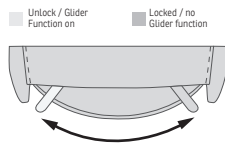

OPTIONS

GLIDING/ROCKING FUNCTION