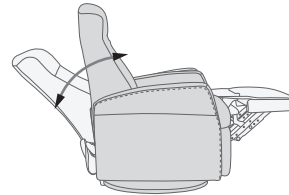

EFFORTLESS RECLINING