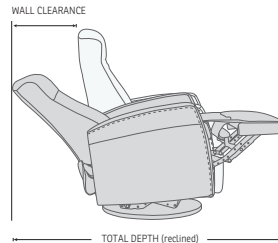

DIMENSIONS

CHAIR SIZE	TOTAL WIDTH	TOTAL DEPTH	TOTAL HEIGHT	SEAT WIDTH	SEAT HEIGHT	SEAT DEPTH	TOTAL DEPTH (reclined)	WALL CLEARANCE REQUIREMENT
Silverstone RG130 compact size	71 cm / 27.9 in	84 cm / 33 in	96 cm / 37.7 in	47 cm / 18.5 in	43 cm / 16.9 in	51 cm / 20 in	151 cm / 59.4 in	30 cm / 11.8 in
Silverstone RG131 compact size with chaise	71 cm / 27.9 in	86 cm / 33.8 in	96 cm / 37.7 in	47 cm / 18.5 in	43 cm / 16.9 in	51 cm / 20 in	151 cm / 59.4 in	30 cm / 11.8 in
Silverstone RG230 standard size	76 cm / 29.9 in	88 cm / 34.6 in	101 cm / 39.7 in	50 cm / 19.6 in	47 cm / 18.5 in	55 cm / 21.6 in	161 cm / 63.3 in	34 cm / 13.3 in
Silverstone RG231 standard size with chaise	76 cm / 29.9 in	90 cm / 35.4 in	101 cm / 39.7 in	50 cm / 19.6 in	47 cm / 18.5 in	55 cm / 21.6 in	161 cm / 63.3 in	34 cm / 13.3 in
Silverstone RG330 large size	82 cm / 32.2 in	88 cm / 34.6 in	101 cm / 39.7 in	55 cm / 21.6 in	47 cm / 18.5 in	55 cm / 21.6 in	161 cm / 63.3 in	34 cm / 13.3 in
Silverstone RG331 large size with chaise	82 cm / 32.2 in	90 cm / 35.4 in	101 cm / 39.7 in	55 cm / 21.6 in	47 cm / 18.5 in	55 cm / 21.6 in	161 cm / 63.3 in	34 cm / 13.3 in
Silverstone RM130 compact size	71 cm / 27.9 in	84 cm / 33 in	96 cm / 37.7 in	47 cm / 18.5 in	43 cm / 16.9 in	51 cm / 20 in	151 cm / 59.4 in	30 cm / 11.8 in
Silverstone RM131 compact size with chaise	71 cm / 27.9 in	86 cm / 33.8 in	96 cm / 37.7 in	47 cm / 18.5 in	43 cm / 16.9 in	51 cm / 20 in	151 cm / 59.4 in	30 cm / 11.8 in
Silverstone RM230 standard size	76 cm / 29.9 in	88 cm / 34.6 in	101 cm / 39.7 in	50 cm / 19.6 in	47 cm / 18.5 in	55 cm / 21.6 in	161 cm / 63.3 in	34 cm / 13.3 in
Silverstone RM231 standard size with chaise	76 cm / 29.9 in	90 cm / 35.4 in	101 cm / 39.7 in	50 cm / 19.6 in	47 cm / 18.5 in	55 cm / 21.6 in	161 cm / 63.3 in	34 cm / 13.3 in
Silverstone RM330 large size	82 cm / 32.2 in	88 cm / 34.6 in	101 cm / 39.7 in	55 cm / 21.6 in	47 cm / 18.5 in	55 cm / 21.6 in	161 cm / 63.3 in	34 cm / 13.3 in
Silverstone RM331 large size with chaise	82 cm / 32.2 in	90 cm / 35.4 in	101 cm / 39.7 in	55 cm / 21.6 in	47 cm / 18.5 in	55 cm / 21.6 in	161 cm / 63.3 in	34 cm / 13.3 in
Silverstone RMS130 compact size	71 cm / 27.9 in	84 cm / 33 in	96 cm / 37.7 in	47 cm / 18.5 in	43 cm / 16.9 in	47 cm / 18.5 in	151 cm / 59.4 in	30 cm / 11.8 in
Silverstone RMS131 compact size with chaise	71 cm / 27.9 in	86 cm / 33.8 in	96 cm / 37.7 in	47 cm / 18.5 in	43 cm / 16.9 in	47 cm / 18.5 in	151 cm / 59.4 in	30 cm / 11.8 in
Silverstone RMS230 standard size	76 cm / 29.9 in	90.5 cm / 35.6 in	104.5 cm / 41.1 in	51 cm / 20 in	48 cm / 18.8 in	56 cm / 22 in	159 cm / 62.5 in	34 cm / 13.3 in
Silverstone RMS231 standard size with chaise	76 cm / 29.9 in	90.5 cm / 35.6 in	104.5 cm / 41.1 in	51 cm / 20 in	48 cm / 18.8 in	53 cm / 20.8 in	159 cm / 62.5 in	34 cm / 13.3 in
Silverstone RMS330 large size	81 cm / 31.8 in	90.5 cm / 35.6 in	104.5 cm / 41.1 in	56 cm / 22 in	48 cm / 18.8 in	56 cm / 22 in	159 cm / 62.5 in	34 cm / 13.3 in
Silverstone RMS331 large size with chaise	81 cm / 31.8 in	90.5 cm / 35.6 in	104.5 cm / 41.1 in	56 cm / 22 in	48 cm / 18.8 in	53 cm / 20.8 in	159 cm / 62.5 in	34 cm / 13.3 in

* The dimensions are approximate and may vary with +/- 2cm

imgcomfort.com

IMG
COMFORT