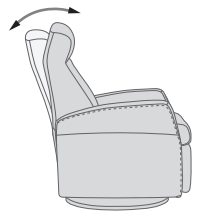

ADJUSTABLE HEAD- AND NECK SUPPORT