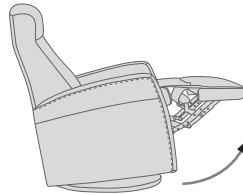

INTEGRATED FOOTSTOOL