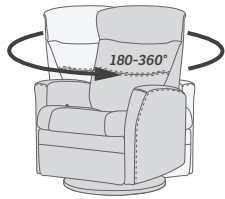

FUNCTIONS

180 - 360° SWIVEL