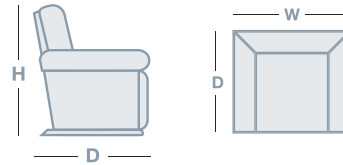

IN THE RANGE

W	D	H
790mm	940mm	1080mm

WOHLERS

HOMEWARES FURNITURE CAFE

L A Z B O Y®

Mount Barker | Richmond | Tanunda | Victor Harbor

Coverings: Product image may depict coverings that are no longer available or differ from actual colour. For current covering options please contact your local retailer.

Dimensions: Please note that variations in dimensions and appearance can occur. Construction differences in upholstery covering (fabric and leather) can cause variances in dimensions. All dimensions are shown in millimeters. Measurements quoted are a guide only. Please confirm details with your local retailer before ordering.

Product illustrations: The product images shown are for illustration purposes only and may not be an exact representation of the product. Please confirm details with your local retailer before ordering.