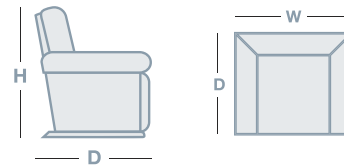

## OVERVIEW

The multifunctional Nova Power Nordic Recliner. True independence at a touch of a button that puts you in charge of your customised comfort. Optional gliding, reclining, and swivelling functions. Upgrade to Power Plus and enjoy a power-adjustable headrest. The Nova offers you total luxury. Available in 2 sizes. Standard and large.

## FEATURES & OPTIONS

- 240 degree swivel
- Soothing soft glide
- Dynamic Lumbar Support
- Power Recline
- Power Adjustable Headrest

## HOW TO MEASURE

## IN THE RANGE

	W	D	H
 Power Recliner/Power+	770mm	920mm	1000mm
 Large Power Recliner/Power+	830mm	960mm	1020mm