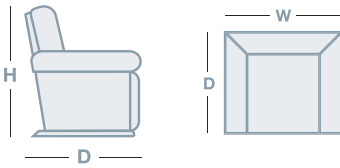

## OVERVIEW

With its sleek, contemporary design, the Oslo range is a stylish option for the home. Whether you're looking for a recliner, or a lift chair to provide extra mobility assistance, the Oslo range has options to suit. The Oslo is available with five different levels of functionality (ranging from basic, to luxury), each with a standard, or large size options. So there is something for everybody!

## HOW TO MEASURE

### IN THE RANGE

		W	D	H
	Standard Power Recliner	770mm	920mm	1000mm
	Large Power Recliner	830mm	960mm	1020mm
	Standard Power Plus Recliner	770mm	920mm	1000mm
	Large Power Plus Recliner	830mm	960mm	1020mm
	Standard Power Lift Chair	770mm	920mm	1000mm
	Large Power Lift Chair	830mm	960mm	1020mm
	Standard Power Luxury Lift Chair	770mm	920mm	1000mm
	Large Power Luxury Lift Chair	830mm	960mm	1020mm
	Standard Power Plus Lift Chair	770mm	920mm	1000mm
	Large Power Plus Lift Chair	830mm	960mm	1020mm

### Power Luxury Lift Chairs:

- Available in two sizes – standard & large
- Power adjustable headrest
- Power (air) adjustable lumbar support
- Soft air massage (LED signifies which type of mode selected)
- Three massage modes; pulse, wave and loop
- Heated seat
- Easy to use hand control for operating
- Dual motor
- Independently operated back and footrests
- Fabric models come with fitted removable arm and head covers