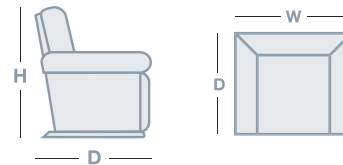

## OVERVIEW

Relax in luxurious comfort in the strikingly contemporary Olav Power Nordic Recliner. The Olav offers you optional glide, reclining, and swivel action, plus a manual telescopic headrest for your customised comfort. Available in 2 sizes. Standard and large.

## FEATURES & OPTIONS

- 240 degree swivel
- Soothing soft glide
- Dynamic Lumbar Support
- Power Recline
- Manual telescopic headrest

## HOW TO MEASURE

## IN THE RANGE

	W	D	H
 Power Recliner	770mm	920mm	1000mm - 1130mm
 Large Power Recliner	830mm	960mm	1030mm - 1160mm