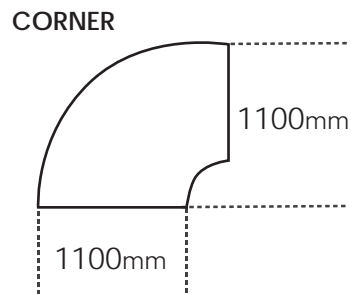

NEW YORK CAMBRIDGE

Quality Lounges with Comfort & Style

TEAGAN MODULAR

DIMENSIONS

NOTES: Modular with Entertainment Console

3 SEAT LHF/RHF Width 1900, Depth 870, Height 1010mm

2 SEAT LHF/RHF Width 1340, Depth 870, Height 1010mm

CONSOLE Width 350mm

SEAT DEPTH 520mm SEAT HEIGHT 460mm

WOHLERS
HOMEWARES FURNITURE CAFE

Cambridge Collection Exclusive to Wohlers
10 Year Structural Warranty Guaranteed by Wohlers
Multiple Suite Combinations available.