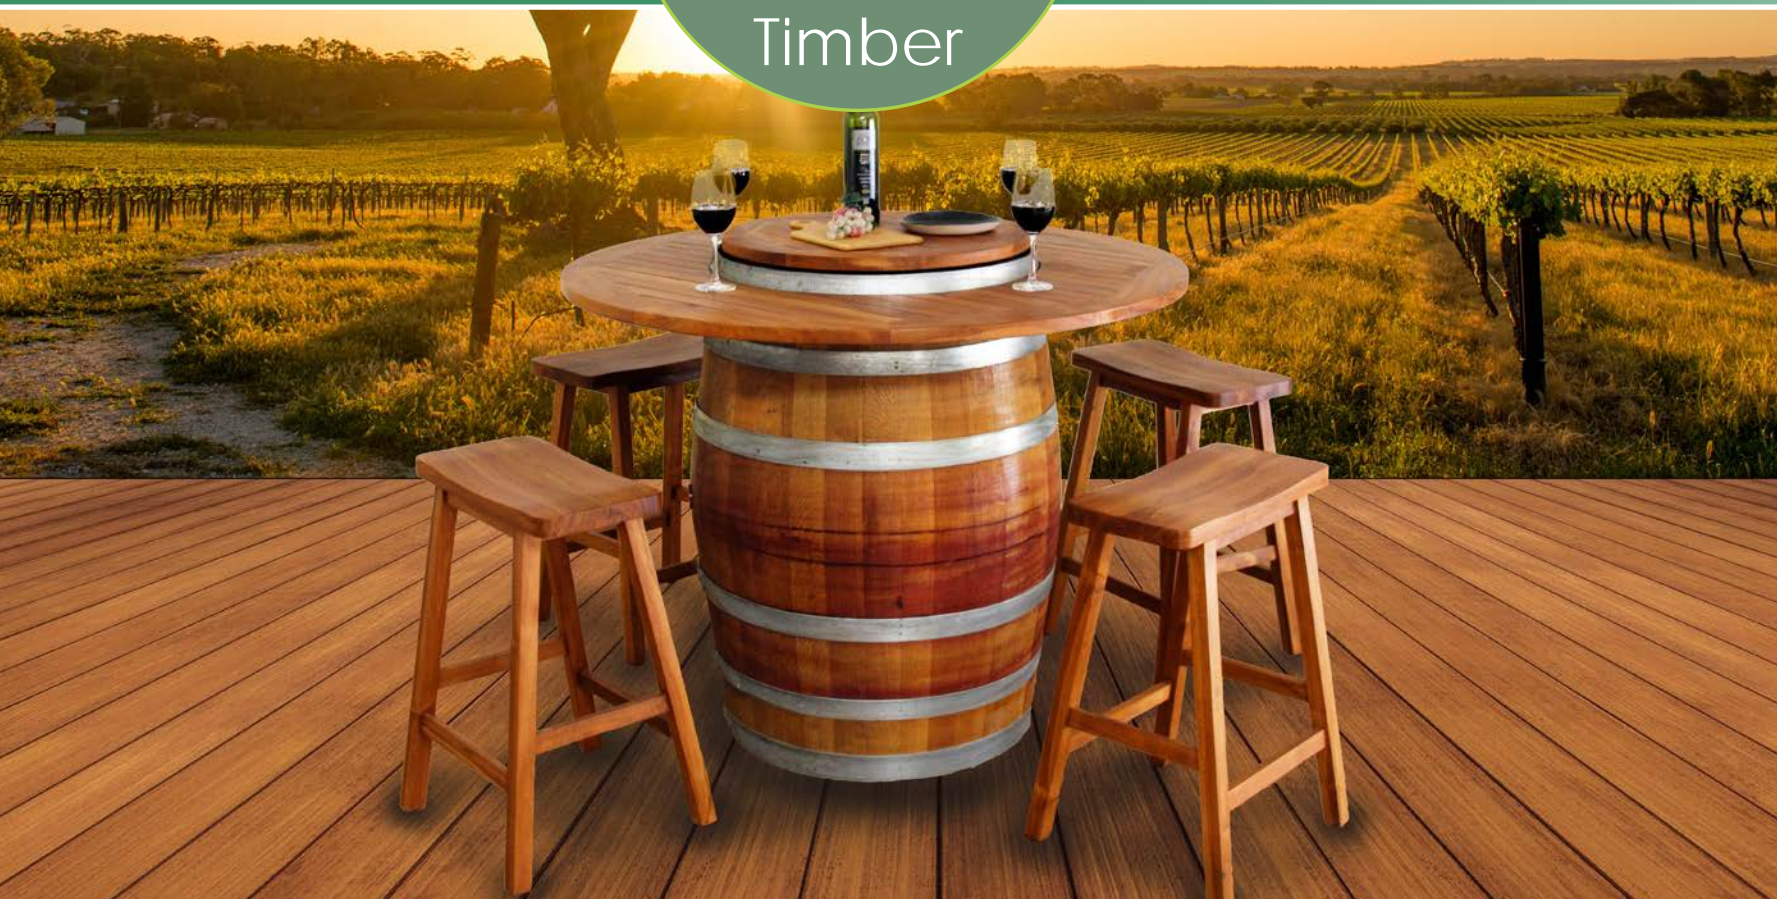

MALBOROUGH

2 SEATER BENCH COFFEE TABLE CUSHION
\$519 \$399 \$239

TEAK

FOLDING BAR
\$1299

STOOLS
\$299 Each

Made by
WOHLERS
100%
Sustainable
Timber

RUSTIC TEAK

STUMP BAR SET
\$1599

BARREL BAR

WITH 4 LOW STOOLS
\$1595

SOLO

DINING TABLE

1800MM X 900MM

\$1319

2400MM X 1000MM

\$1519