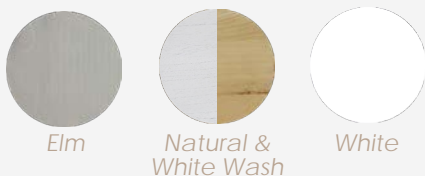

Walnut  
Polished

Walnut  
Satin

Blackwood  
Polished

Blackwood  
Satin

**AVAILABLE IN ALL  
SIGNATURE COLOURS &  
RANGE OF FITTINGS**

## Timber Finishes

Light Oak Medium Oak

Elm Natural & White Wash White

Mahogany Polished Mahogany Satin Walnut Polished

Walnut Satin Blackwood Polished Blackwood Satin

**AVAILABLE IN ALL  
SIGNATURE COLOURS &  
RANGE OF FITTINGS**