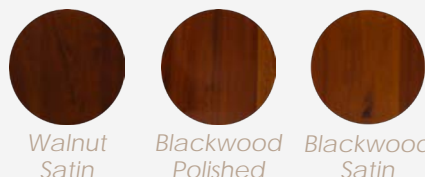

Walnut  
Polished

Walnut  
Satin

Blackwood  
Polished

Blackwood  
Satin

**AVAILABLE IN ALL  
SIGNATURE COLOURS &  
RANGE OF FITTINGS**

## Timber Finishes

Light Oak Medium Oak

Elm Natural & White Wash White

Mahogany Polished Mahogany Satin Walnut Polished

Walnut Satin Blackwood Polished Blackwood Satin

**AVAILABLE IN ALL  
SIGNATURE COLOURS &  
RANGE OF FITTINGS**