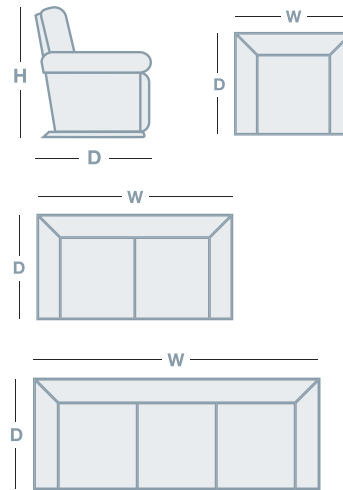

## OVERVIEW

With padded arms, and a clean-lined silhouette, the Ethan adds a modern look to any room. It's also the perfect place to relax. Stay comfortable on the Ethan.

## HOW TO MEASURE

## IN THE RANGE

	W	D	H
 Rocker Recliner	840mm	940mm	1065mm
 Large Rocker Recliner	850mm	965mm	1100mm
 XL Rocker Recliner	900mm	985mm	1175mm
 Bronze Lift Chair	825mm	1015mm	1065mm
 Platinum Lift Chair	890mm	990mm	1130mm
 2 Seater	1330mm	865mm	1080mm
 3 Seater	1835mm	865mm	1080mm