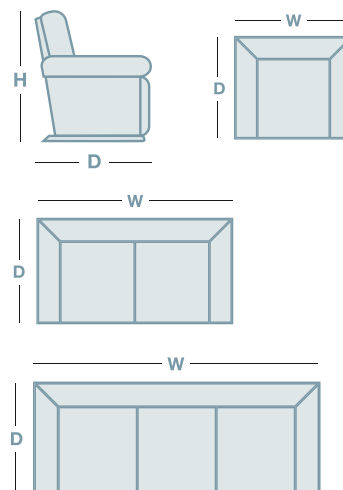

HOW TO MEASURE

WOHLERS

HOMEWARES FURNITURE CAFE

L A Z B O Y®

Coverings: Product image may depict coverings that are no longer available or differ from actual color. For current covering options please contact your local retailer.

Dimensions: Please note that variations in dimensions and appearance can occur. Construction differences in upholstery covering (fabric and leather) can cause variances in dimensions. All dimensions are shown in millimeters. Measurements quoted are a guide only. Please confirm details with your local retailer before ordering.

Product illustrations: The product images shown are for illustration purposes only and may not be an exact representation of the product. Please confirm details with your local retailer before ordering.