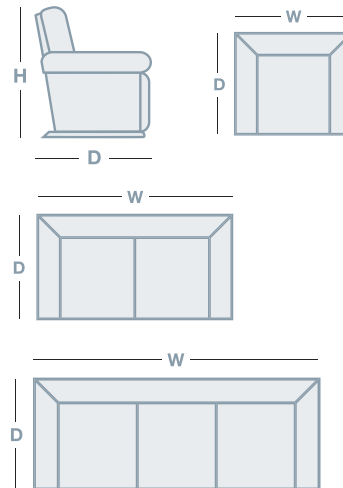

DOVER

OVERVIEW

The Dover features soft gentle curves and a 360 degree swivel base bringing cool, casual comfort to any living space.

FEATURES & OPTIONS

- 360 degree swivel
- Loose seat cushion for easy plumping and cleaning under
- Soft gentle curves
- Customise in your choice of fabric or leather textiles

HOW TO MEASURE

IN THE RANGE

	W	D	H
 Dover Swivel Armchair	760mm	865mm	815mm