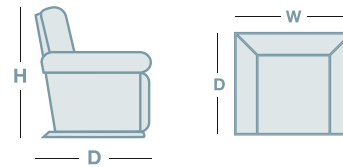

MONROE

OVERVIEW

Get powered up with the Monroe! This modern mid-century sofa range has the power to put your feet up and recline at the touch of a button. The USB port allows you to sit back and relax whilst you charge your phone. This model features uniquely splayed arms, which are mirrored by the splayed angle of the matte black metal legs and a high back to provide full back and shoulder support - this is comfort, function and style at its best. Make it yours with your choice of fabric and leathers.

FEATURES & OPTIONS

- Power adjustable headrest
- High back- great for taller or broader person
- Built in USB port means you'll always be connected to your phone
- Generous seat width

HOW TO MEASURE

IN THE RANGE

		W	D	H
	Monroe Power Recliner	870mm	890mm	980mm
	Monroe Twin Power Reclining 2.5 Seater	1500mm	890mm	980mm
	Monroe Twin Power Reclining 3 Seater	2080mm	890mm	980mm

WOHLERS
HOMEWARES FURNITURE CAFE

CONNECT WITH US
www.wohlers.com.au