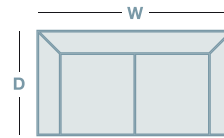

MONROE

OVERVIEW

Get powered up with the Monroe! This modern mid-century sofa range has the power to put your feet up and recline at the touch of a button. The USB port allows you to sit back and relax whilst you charge your phone. This model features uniquely splayed arms, which are mirrored by the splayed angle of the matte black metal legs and a high back to provide full back and shoulder support - this is comfort, function and style at its best. Make it yours with your choice of fabric and leathers.

FEATURES & OPTIONS

- Power adjustable headrest
- High back- great for taller or broader person
- Built in USB port means you'll always be connected to your phone
- Generous seat width

HOW TO MEASURE

IN THE RANGE

		W	D	H
	Monroe Power Recliner	870mm	890mm	980mm
	Monroe Twin Power Reclining 2.5 Seater	1500mm	890mm	980mm
	Monroe Twin Power Reclining 3 Seater	2080mm	890mm	980mm

WOHLERS
HOMEWARES FURNITURE CAFE

CONNECT WITH US
www.wohlers.com.au