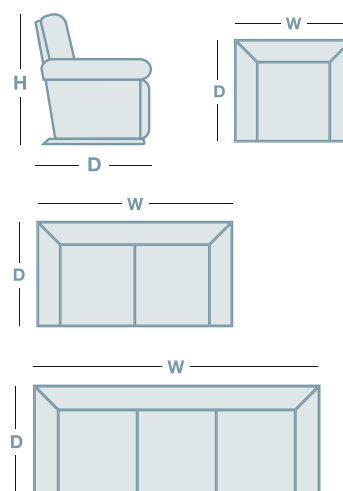

OAKLAND

OVERVIEW

Recline to unwind at the touch of a button with our Oakland Reclining Range. Featuring independent power recliners and power adjustable headrests, allowing you to individualize your seating position for personalized relaxation. Eye-catching tiered detailing on the back cushions and soft inset cushioned arms enhances this range with contemporary flair. With the addition of integrated USB ports, recharge as you relax in style. Also available as a 3 Seater Twin Power Recliner and 2 Seater Twin Power Recliner

FEATURES & OPTIONS

- Power recliner
- Power adjustable headrest
- USB Port
- Soft inset cushioned arm
- Twin detailing on back

HOW TO MEASURE

IN THE RANGE

	W	D	H
 Oakland Power Recliner	980mm	965mm	1040mm
 Oakland Twin Power Reclining 2 Seater	1550mm	965mm	1040mm
 Oakland Twin Power Reclining 3 Seater	2135mm	965mm	1040mm

Dimensions: Please note that variations in dimensions and appearance can occur. Construction differences in upholstery covering (fabric and leather) can cause variances in dimensions. All dimensions are shown in millimeters. Measurements quoted are a guide only. Please confirm details with your local retailer before ordering.