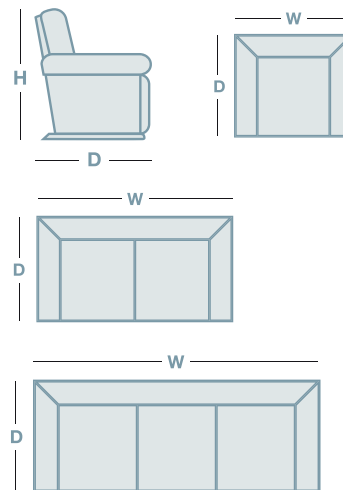

## OVERVIEW

The Phoenix perfectly depicts the evolution of contemporary design and power functionality. Boasting a sleek silhouette, clean tailored lines, piped detailing and matte black tapered legs refines and modernises the suites appearance. Integrated, discreet power motion functionality encourages you to make the most of your down time by allowing you to individualise your seating position for a moment of relaxation or movie night in.

Additional adjustable headrest functionality allows you to adjust for support when required or keep flat, for a more streamlined appearance. Upholstered in our luxurious full grain Milan leather, the Phoenix is sure to make a statement. Available as a 3 Seater Corner Chaise or 3 Seater Chaise – Compact seating solutions, perfect for smaller living spaces.

## FEATURES & OPTIONS

- Discreet 2 button control panel hidden between seat cushion and sofa arm
- Manual adjustable headrest on all seats
- Adjustable headrest support when required or keep flat for a more contemporary appearance
- Extended footrest for complete support
- Compact seating solutions with raised profiles - suitable for smaller living spaces

## HOW TO MEASURE